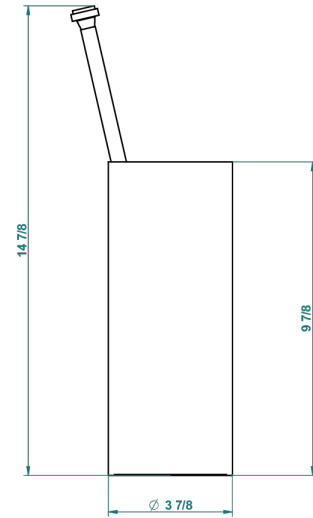

PANTHERE CLEAR CRYSTAL

A2H-4700

Free standing toilet brush holder

THG[®]
PARIS

23486

06/10/2015

CHARACTERISTIC

- Panthère Clear crystal
- Free standing toilet brush holder