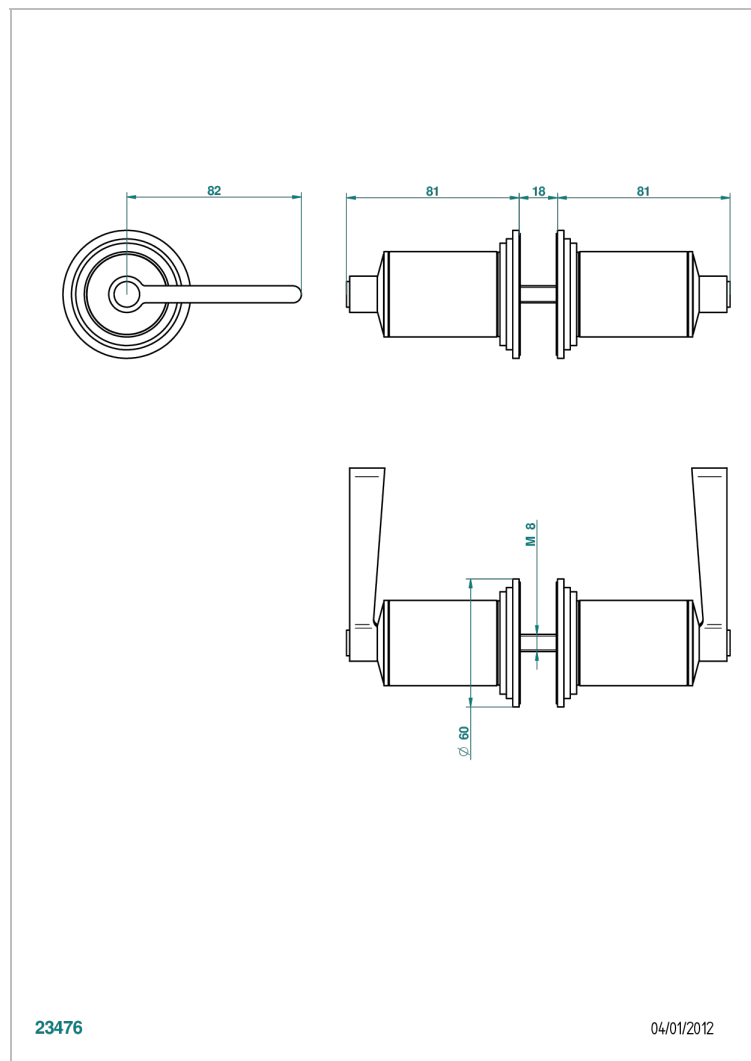

# FAUBOURG METAL WITH LEVER HANDLES

G2U-638V

Pair of large knobs

## CHARACTERISTIC

- Faubourg Metal with lever handles
- Pair of large knobs