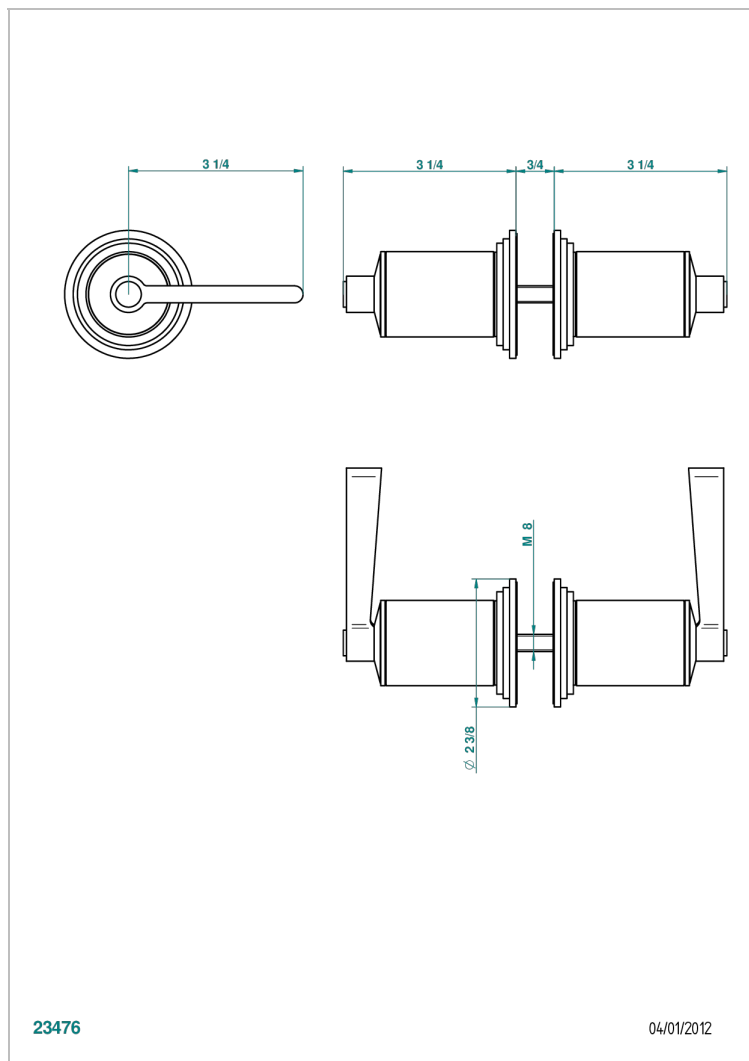

FAUBOURG METAL WITH LEVER HANDLES

G2U-638V

Pair of large knobs

CHARACTERISTIC

- Faubourg Metal with lever handles
- Pair of large knobs

AVAILABLE FINITIONS

Black ceram - D30
Blush PVD - H62
Brass color PVD - H49
Brown bronze color PVD - F33
Chrome polished - A02
Chrome polished / gold polished - G02