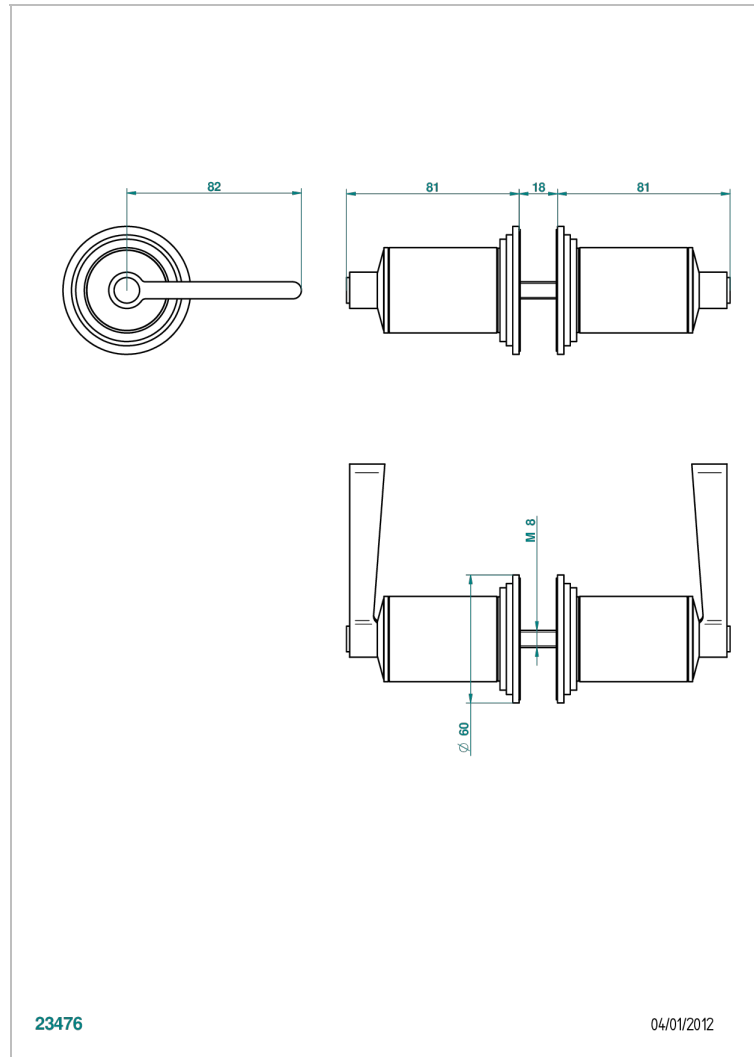

FAUBOURG METAL WITH LEVER

G2U-638V

Pair of large door knobs

THG[®]
PARIS

CHARACTERISTIC

- Faubourg Metal with lever
- Pair of large door knobs

AVAILABLE FINITIONS

Antique nickel - H28
Black ceram - D30
Blush PVD - H62
Brass color PVD - H49
Brown bronze color PVD - F33
Gold color PVD - H52