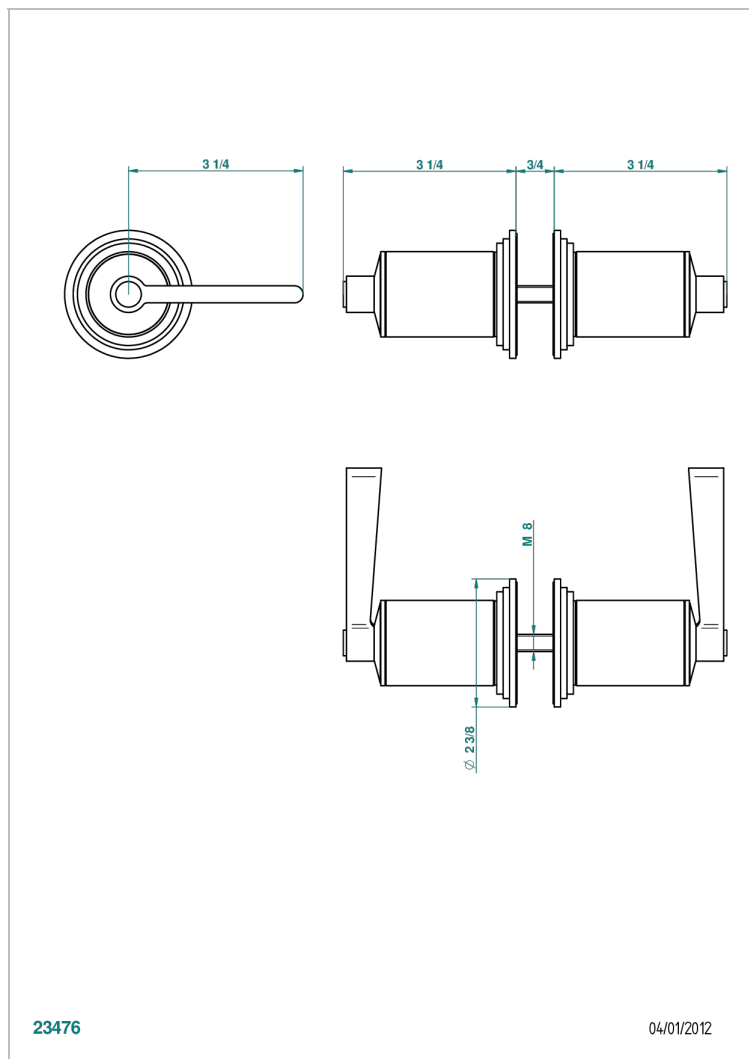

FAUBOURG METAL WITH LEVER

G2U-638V

Pair of large door knobs

THG[®]
PARIS

CHARACTERISTIC

- Faubourg Metal with lever
- Pair of large door knobs

AVAILABLE FINITIONS

Antique nickel - H28
Black ceram - D30
Blush PVD - H62
Brass color PVD - H49
Brown bronze color PVD - F33
Gold color PVD - H52