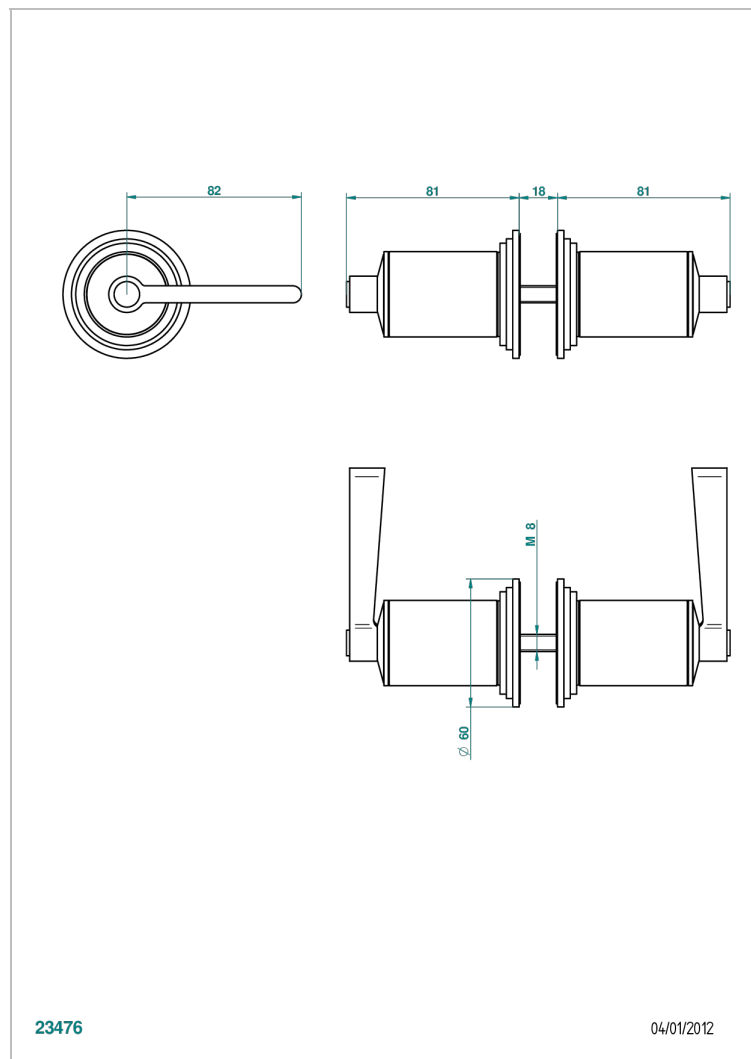

# FAUBOURG METAL WITH LEVER

G2U-638V

Pair of large door knobs

THG<sup>®</sup>  
PARIS

## CHARACTERISTIC

- Faubourg Metal with lever
- Pair of large door knobs