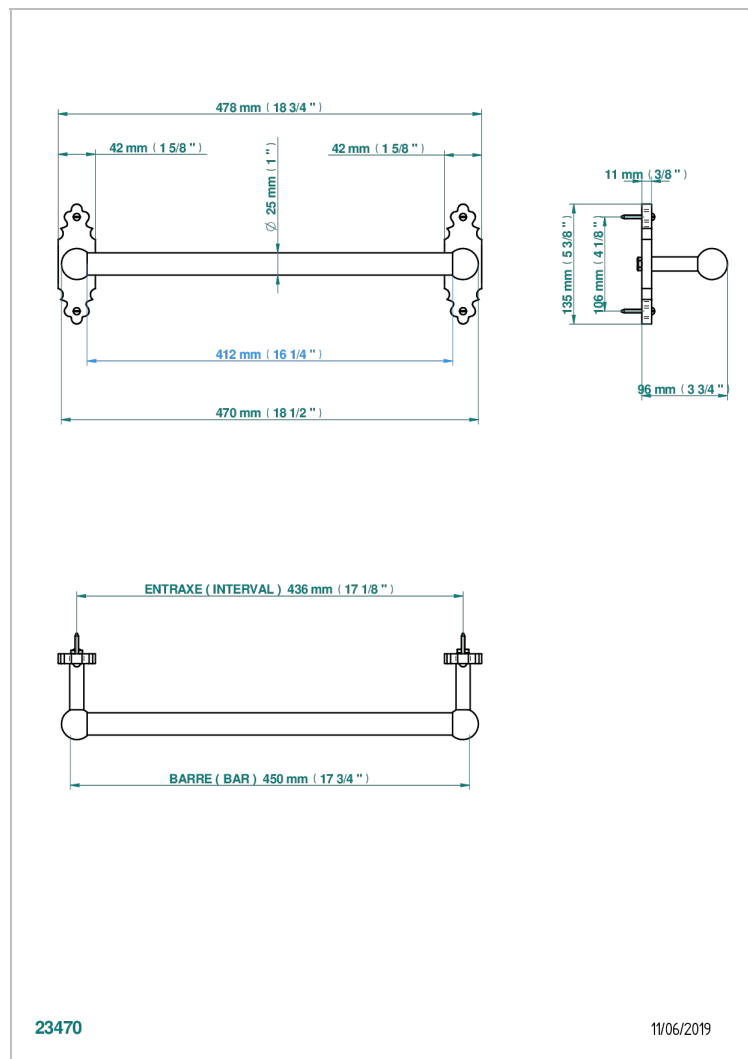

1900 WITH SMOOTH METAL LEVER HANDLES

G3M-526/45

Towel bar, 18" long

CHARACTERISTIC

- 1900 with smooth metal lever handles
- Towel bar, 18" long

AVAILABLE FINITIONS

Black ceram - D30
Blush PVD - H62
Brass color PVD - H49
Brown bronze color PVD - F33
Chrome polished - A02
Chrome polished / gold polished - G02