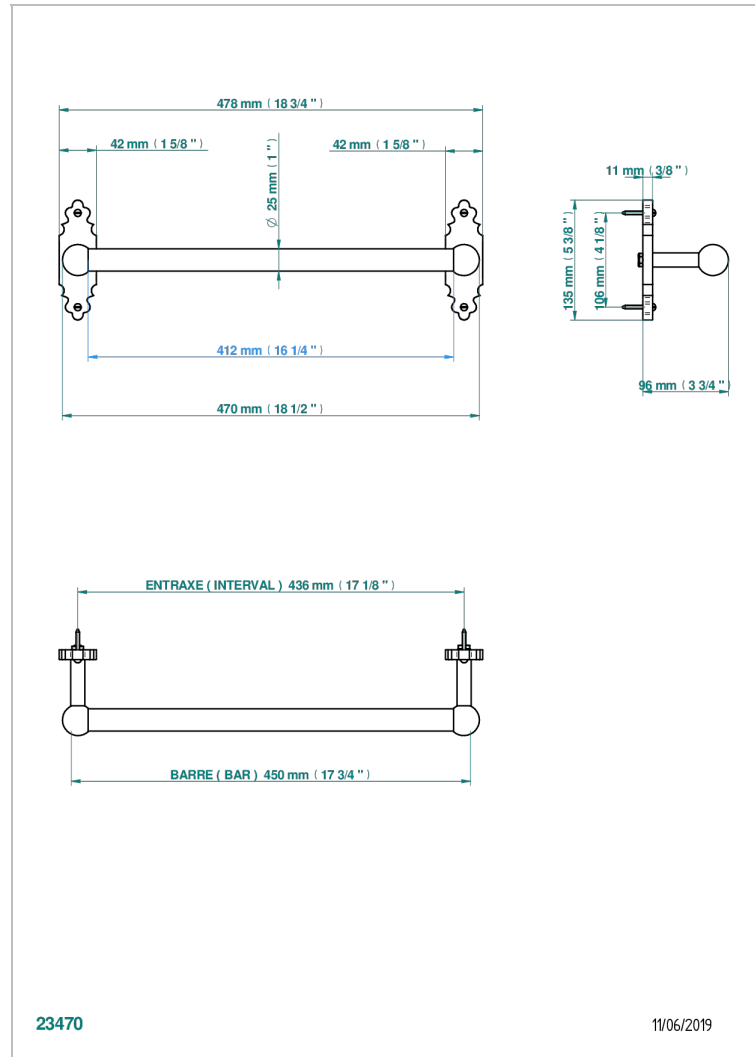

1900 WITH LEVER HANDLES

G28-526/45

Towel bar, 18" long

CHARACTERISTIC

- 1900 with lever handles
- Towel bar, 18" long

AVAILABLE FINITIONS

Black ceram - D30
Blush PVD - H62
Brass color PVD - H49
Brown bronze color PVD - F33
Chrome polished - A02
Chrome polished / gold polished - G02