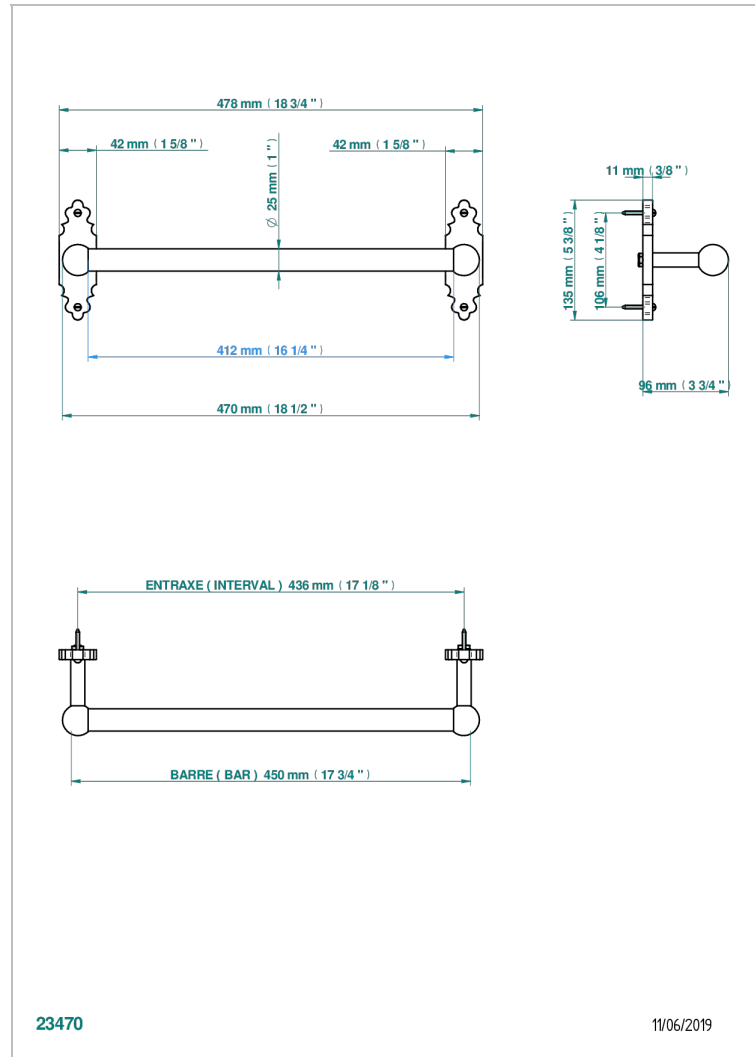

1900

G25-526/45

Towel bar, 18" long

CHARACTERISTIC

- 1900
- Towel bar, 18" long

AVAILABLE FINITIONS

Black ceram - D30
Blush PVD - H62
Brass color PVD - H49
Brown bronze color PVD - F33
Chrome polished - A02
Chrome polished / gold polished - G02