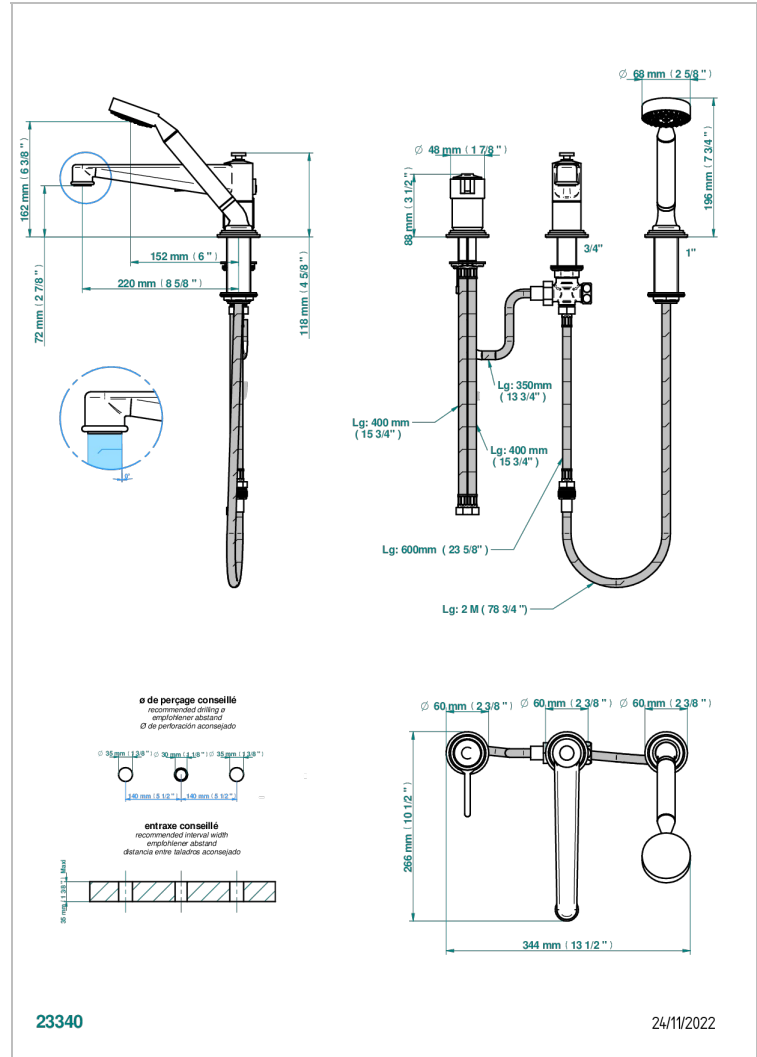

FAUBOURG METAL WITH LEVER

G2U-113BSG

Rim mounted 3-hole bath/shower mixer, diverter to super goliath spout with ceramic mixer and handshower set

CHARACTERISTIC

- Faubourg Metal with lever
- Rim mounted 3-hole bath/shower mixer, diverter to super goliath spout with ceramic mixer and handshower set

TECHNICAL SPECS

- Recommandé : 3 bars (max. 5 bars) - Advised : 43,5 psi (max. 72 psi)
- Bec : 25 l/min à 3 bars - Douchette : 9,5 l/min à 3 bars
- Spout : 6.6 gpm at 43.5 psi - Handshower : 2.5 gpm at 43.5 psi