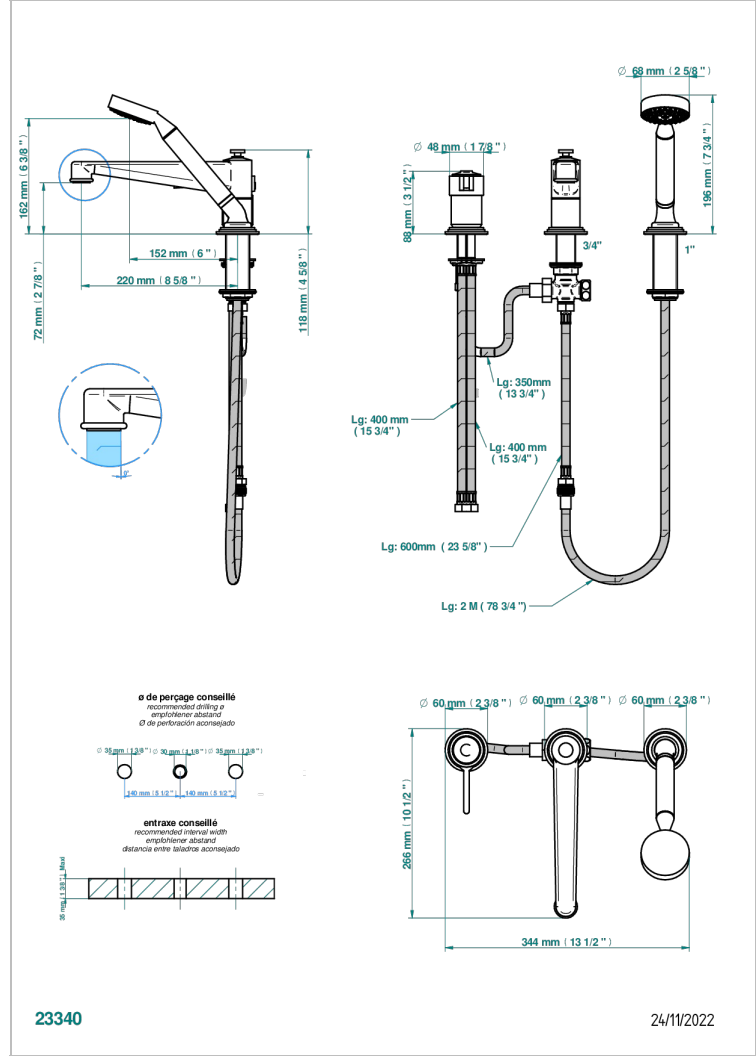

Rim mounted 3-hole bath/shower mixer, diverter to super goliath spout with ceramic mixer and handshower set

### CHARACTERISTIC

- Faubourg Metal
- Rim mounted 3-hole bath/shower mixer, diverter to super goliath spout with ceramic mixer and handshower set

### TECHNICAL SPECS

- Recommandé : 3 bars (max. 5 bars) - Advised : 43,5 psi (max. 72 psi)
- Bec : 25 l/min à 3 bars - Douchette : 9,5 l/min à 3 bars
- Spout : 6.6 gpm at 43.5 psi - Handshower : 2.5 gpm at 43.5 psi