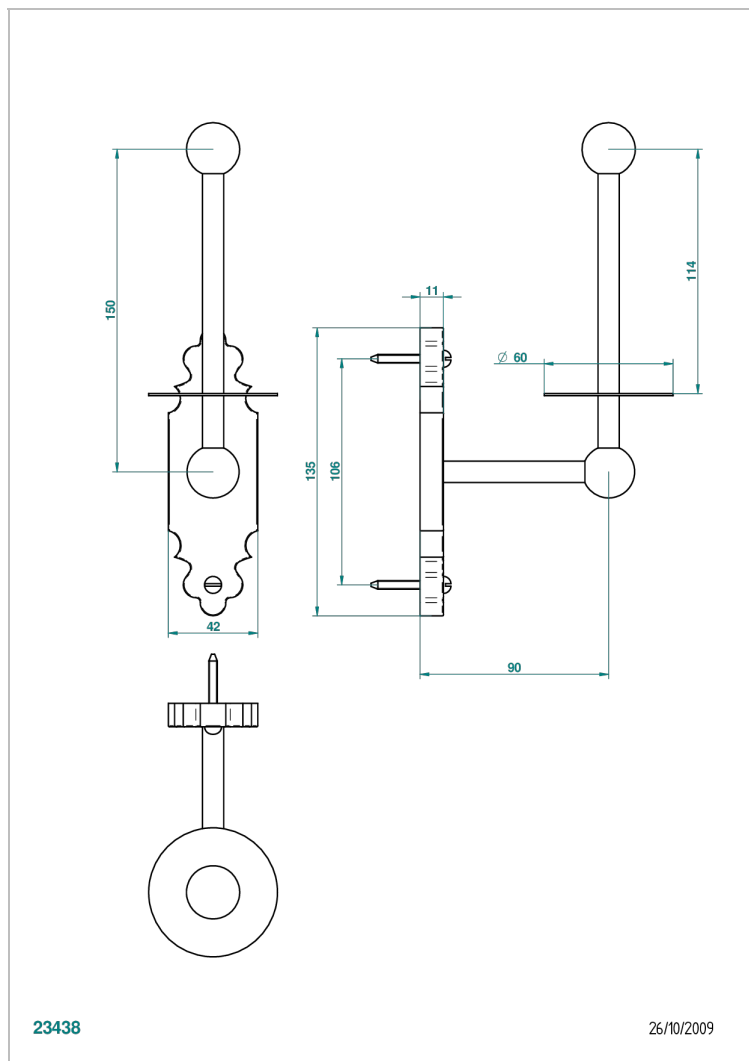

1900 WITH SMOOTH METAL LEVER HANDLES

G3M-542

Reserve toilet paper holder

CHARACTERISTIC

- 1900 with smooth metal lever handles
- Reserve toilet paper holder

AVAILABLE FINITIONS

Black ceram - D30

Blush PVD - H62