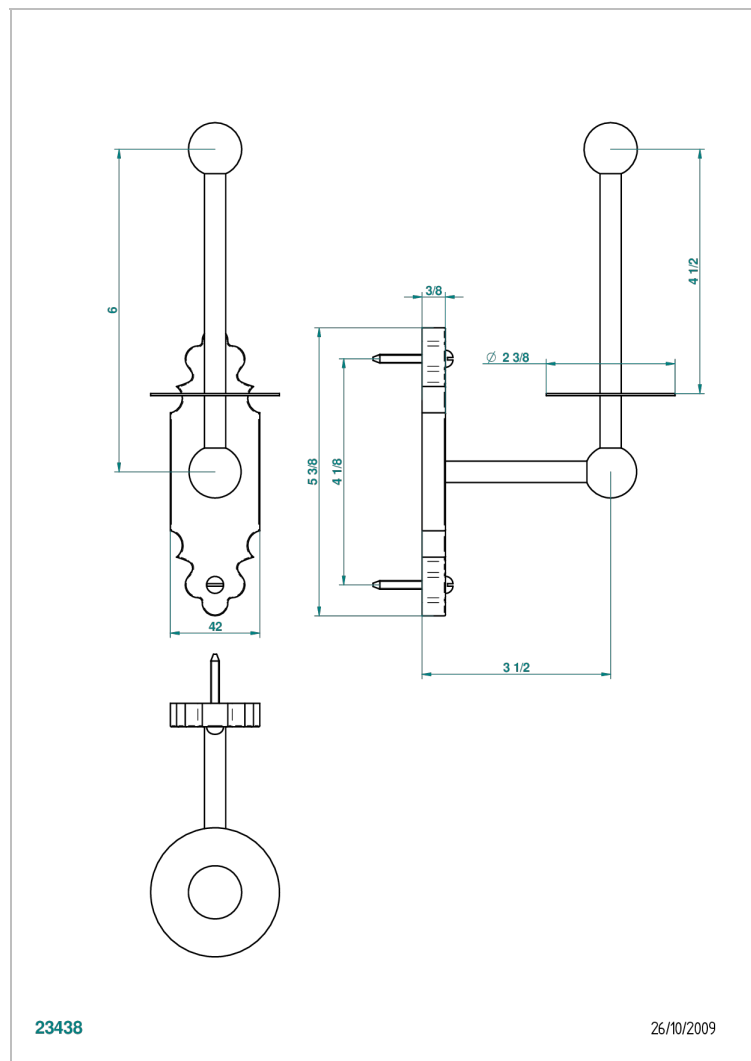

1900 WITH SMOOTH METAL LEVER HANDLES

G3M-542

Reserve toilet paper holder

CHARACTERISTIC

- 1900 with smooth metal lever handles
- Reserve toilet paper holder

AVAILABLE FINITIONS

Black ceram - D30

Blush PVD - H62