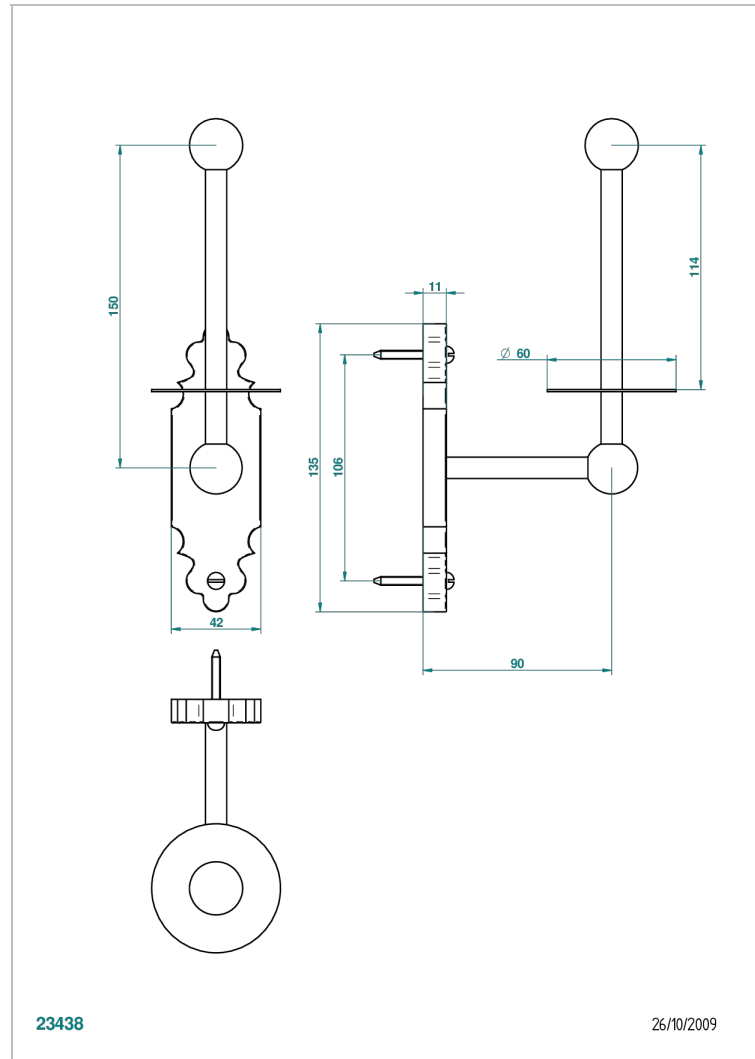

1900 WITH LEVER HANDLES

G28-542

Reserve toilet paper holder

23438

26/10/2009

CHARACTERISTIC

- 1900 with lever handles
- Reserve toilet paper holder

AVAILABLE FINITIONS