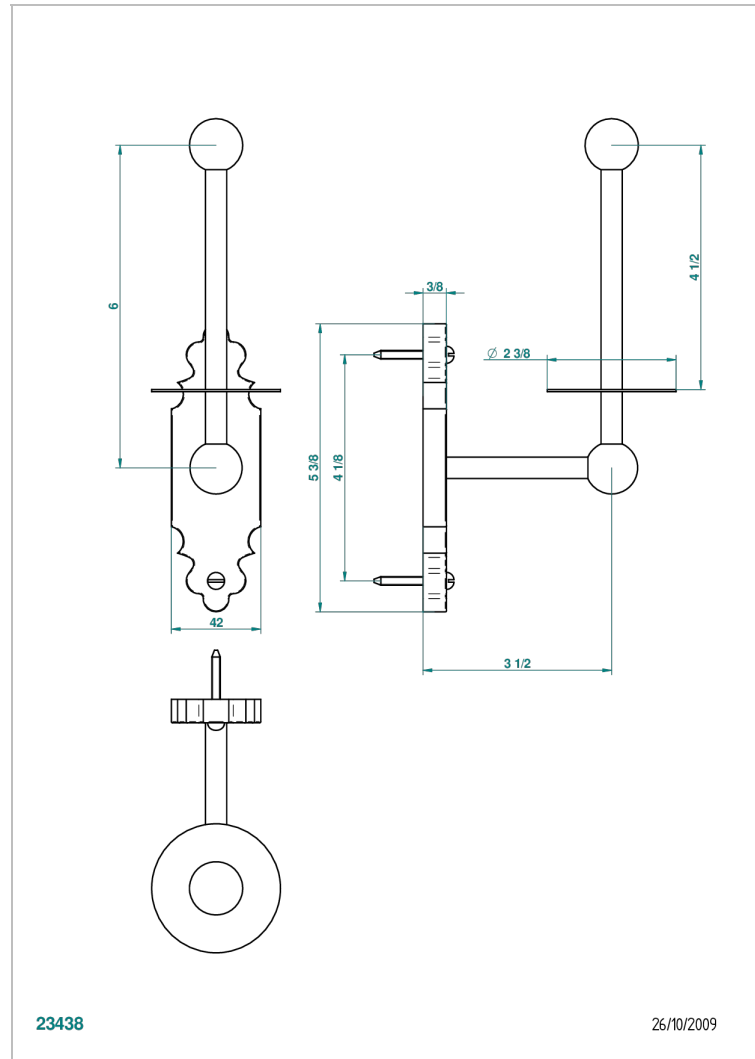

1900 WITH LEVER HANDLES

G28-542

Reserve toilet paper holder

23438

26/10/2009

CHARACTERISTIC

- 1900 with lever handles
- Reserve toilet paper holder

AVAILABLE FINITIONS