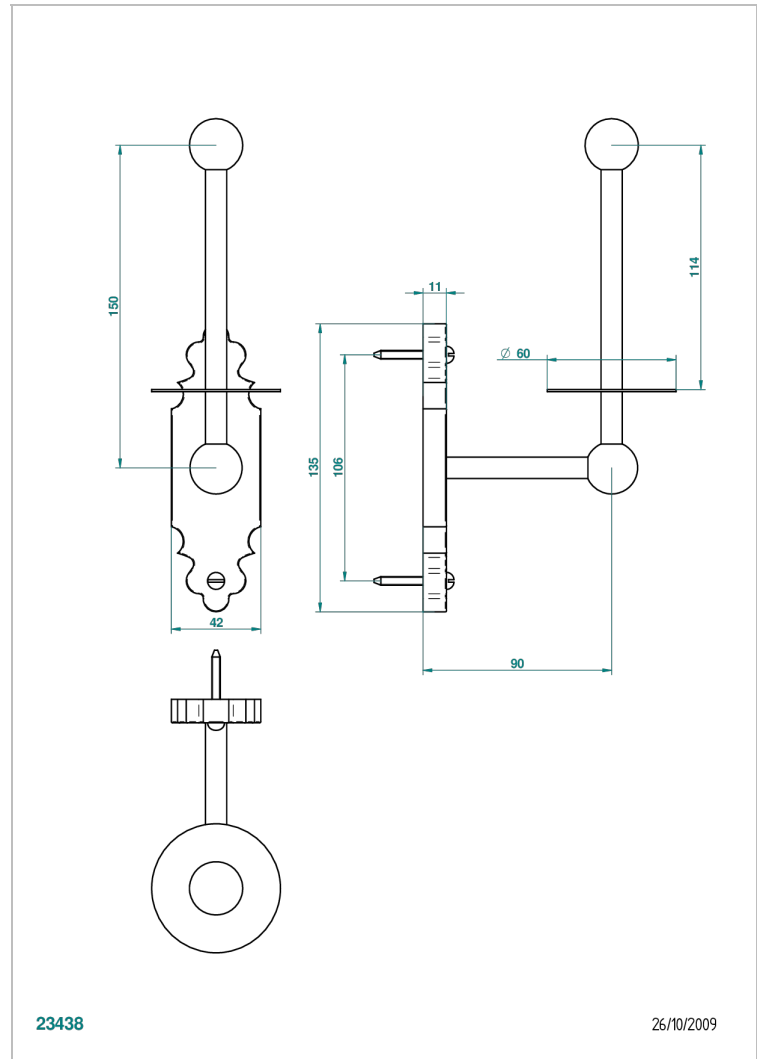

1900

G25-542

Reserve toilet paper holder

23438

26/10/2009

CHARACTERISTIC

- 1900
- Reserve toilet paper holder

AVAILABLE FINITIONS