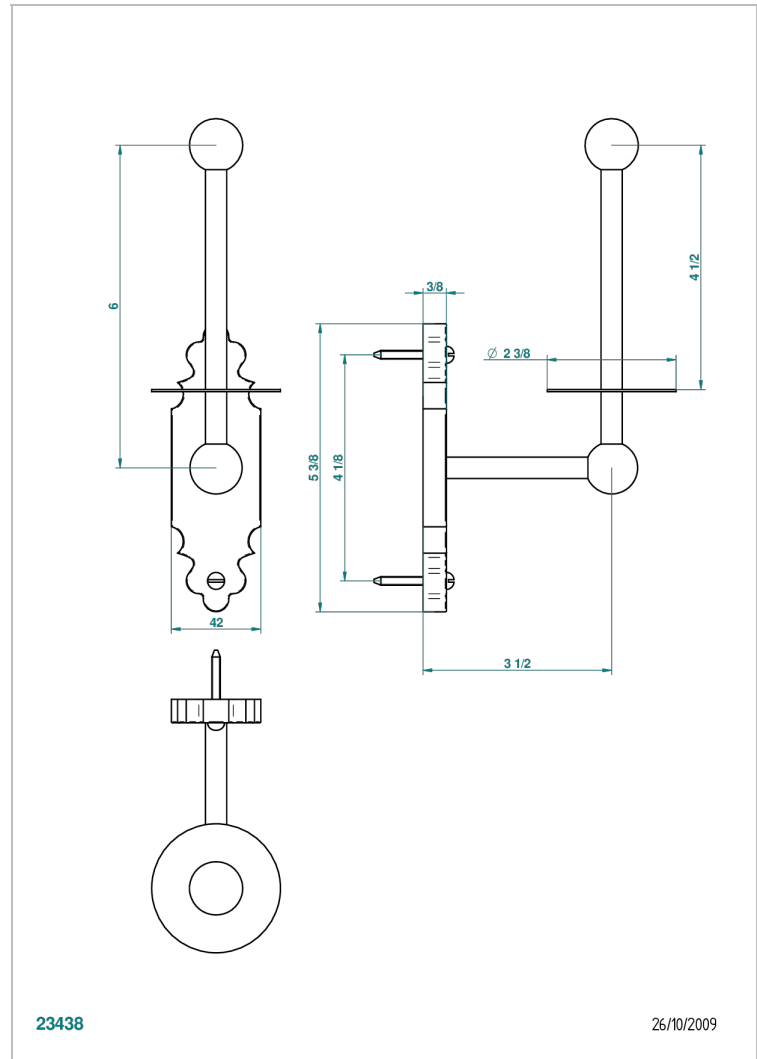

1900

G25-542

Reserve toilet paper holder

23438

26/10/2009

CHARACTERISTIC

- 1900
- Reserve toilet paper holder

AVAILABLE FINITIONS