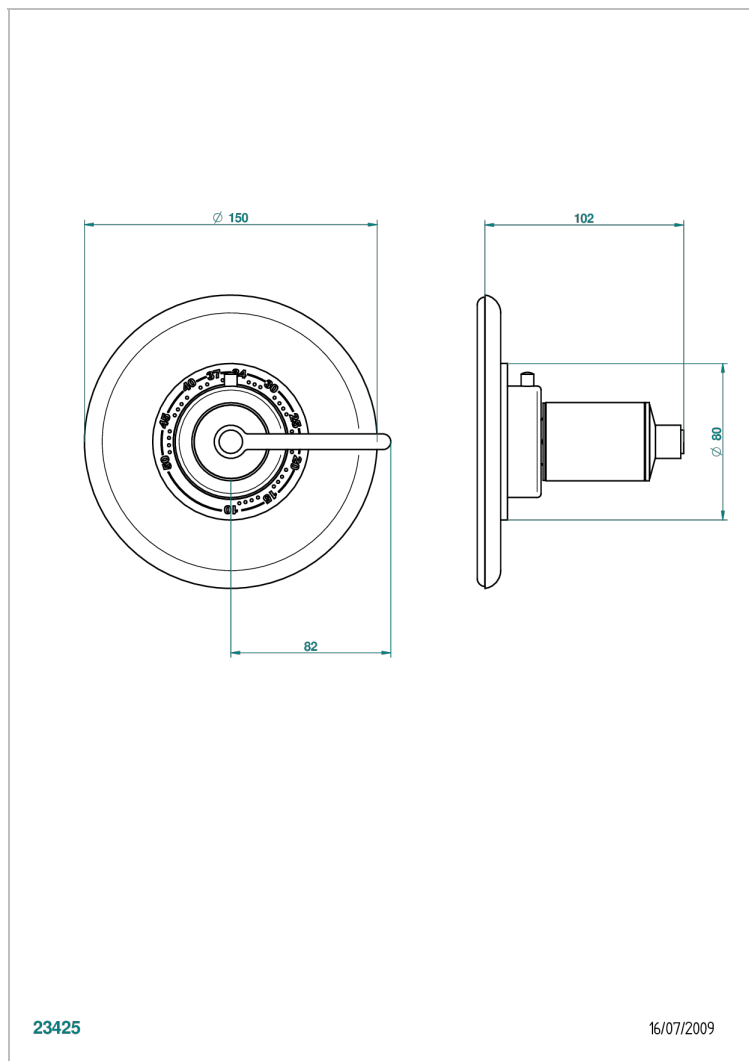

FAUBOURG METAL WITH LEVER HANDLES

G2U-15EN16EM

Trim plate and handle for eurotherm valve 8200/us & 8300/us

THG[®]
PARIS

CHARACTERISTIC

- Faubourg Metal with lever handles
- Trim plate and handle for eurotherm valve 8200/us & 8300/us