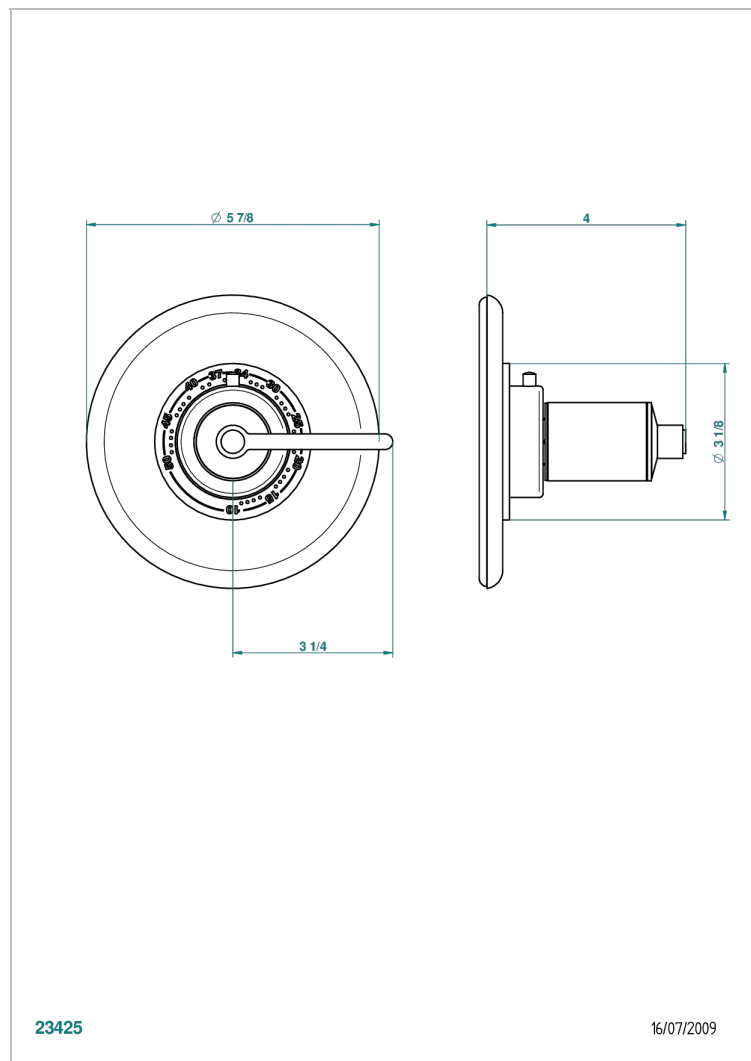

FAUBOURG METAL WITH LEVER HANDLES

G2U-15EN16EM

Trim plate and handle for eurotherm valve 8200/us & 8300/us

CHARACTERISTIC

- Faubourg Metal with lever handles
- Trim plate and handle for eurotherm valve 8200/us & 8300/us