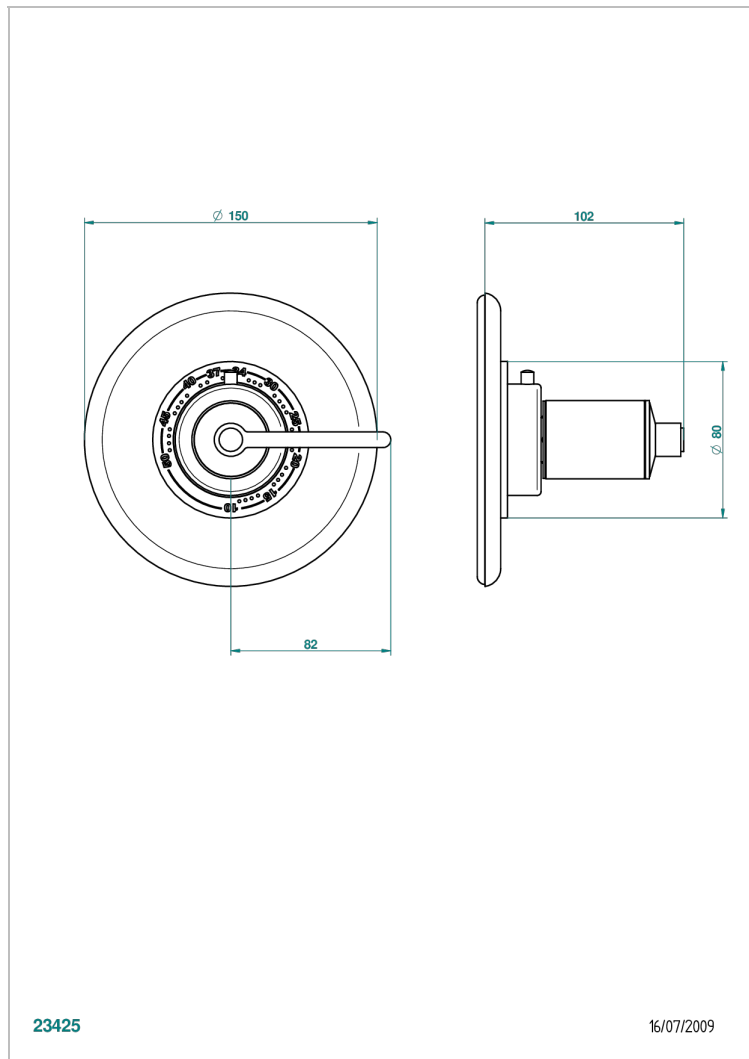

FAUBOURG METAL WITH LEVER

G2U-15EN16EM

Trim for Eurotherm thermostat n° 8105N, 8200N, 8300

THG[®]
PARIS

CHARACTERISTIC

- Faubourg Metal with lever
- Trim for Eurotherm thermostat n° 8105N, 8200N, 8300

RELATED SKU'S

- Ref. G00-8105N 1/2" Eurotherm thermostat, 40 l/min with wax cartridge
- Ref. G00-8200N 3/4" Eurotherm thermostat, 80 l/min

AVAILABLE FINITIONS

Antique nickel - H28
Black ceram - D30
Blush PVD - H62
Brass color PVD - H49
Brown bronze color PVD - F33
Gold color PVD - H52