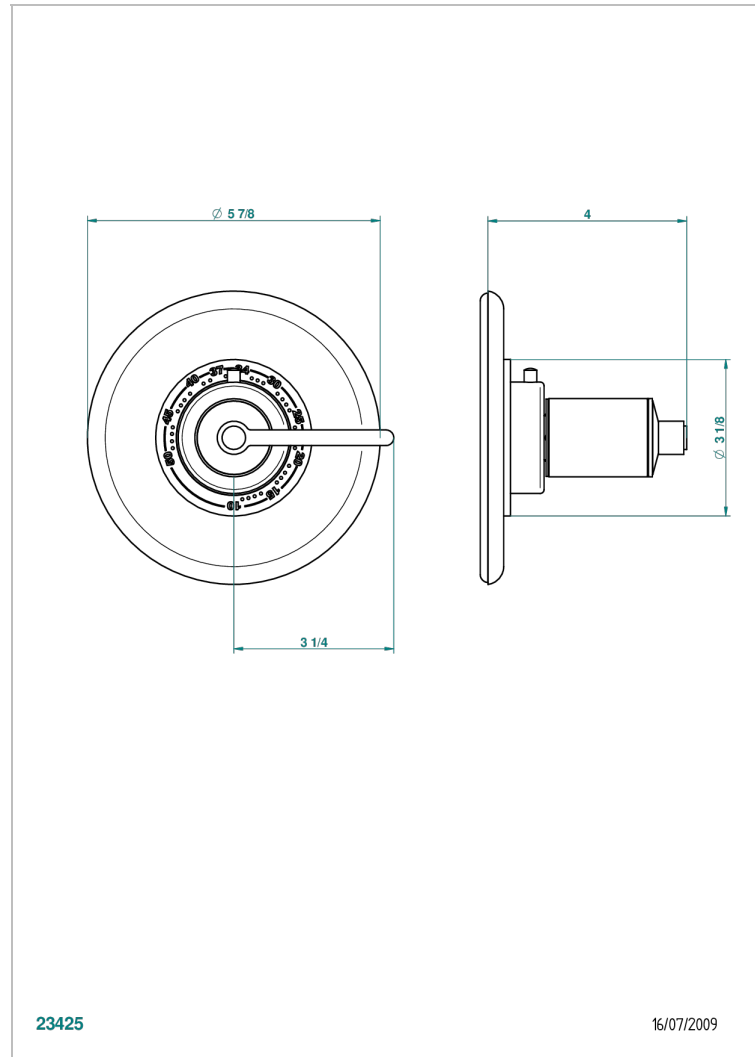

# FAUBOURG METAL WITH LEVER

G2U-15EN16EM

Trim for Eurotherm thermostat n° 8105N, 8200N, 8300

THG<sup>®</sup>  
PARIS

## CHARACTERISTIC

- Faubourg Metal with lever
- Trim for Eurotherm thermostat n° 8105N, 8200N, 8300

## RELATED SKU'S

- Ref. G00-8105N 1/2" Eurotherm thermostat, 40 l/min with wax cartridge
- Ref. G00-8200N 3/4" Eurotherm thermostat, 80 l/min