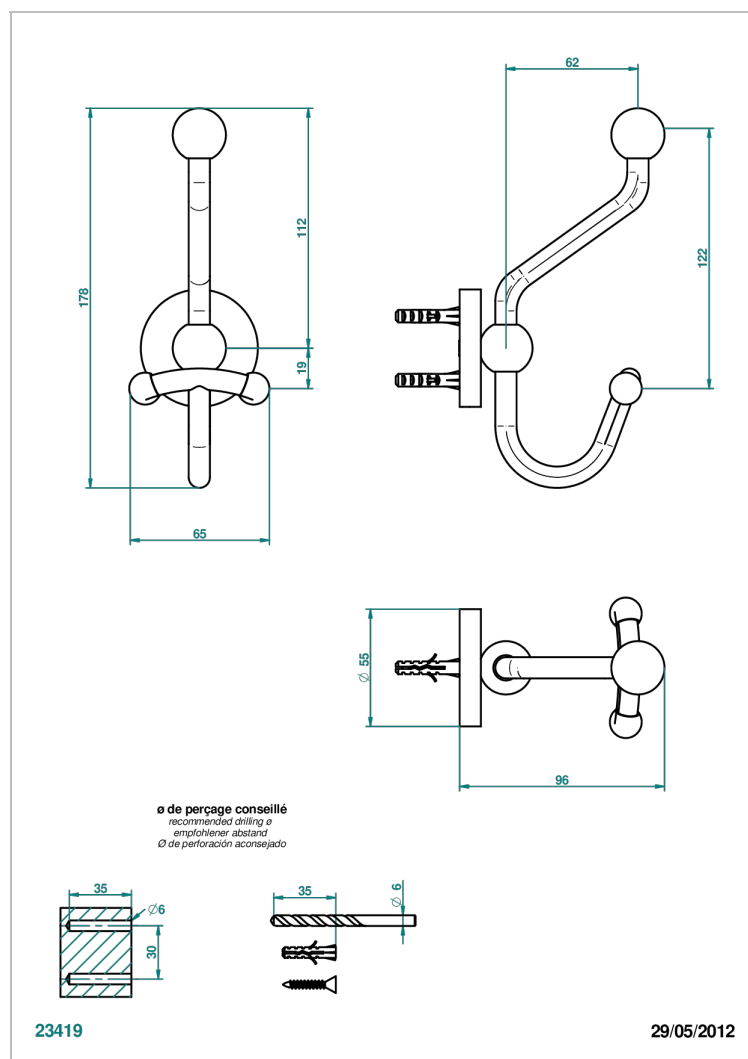

SYSTEM SMOOTH METAL WITH LEVER HANDLES

G9B-510A

Double robe hook

CHARACTERISTIC

- System Smooth Metal with lever handles
- Double robe hook

AVAILABLE FINITIONS

Black ceram - D30
 Blush PVD - H62
 Brass color PVD - H49
 Brown bronze color PVD - F33
 Chrome polished - A02
 Copper antique matt, coated - H07

Matt nickel (American satin) - C01
 Matt nickel color PVD - H56
 Nickel antique / Sovereign - H28
 Nickel color PVD - H55
 Nickel polished - B01
 Polished chrome with gold inlay - GA1

Soft gold - F30
 Soft matt gold - F31
 Umber PVD - H66