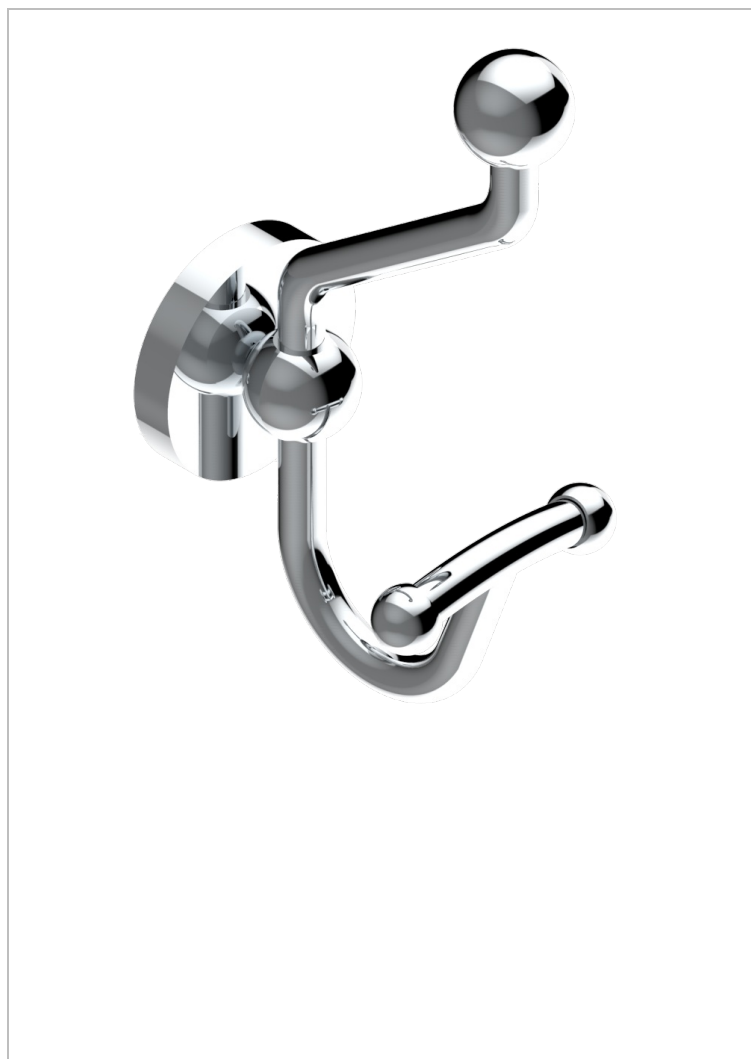

SYSTEM SMOOTH METAL WITH LEVER HANDLES

G9B-510A

Double robe hook

CHARACTERISTIC

- System Smooth Metal with lever handles
- Double robe hook

AVAILABLE FINITIONS

Black ceram - D30
 Blush PVD - H62
 Brass color PVD - H49
 Brown bronze color PVD - F33
 Chrome polished - A02
 Copper antique matt, coated - H07

Gold color PVD - H52
 Gold mat - F07
 Gold polished - F01
 Graphite PVD - H64
 Light coated bronze - D01
 Matt Umber PVD - H67

Matt blush PVD - H60
 Matt brass color PVD - H50
 Matt brown bronze color PVD - F34
 Matt chrome (American satin) - C02
 Matt gold color PVD - H53
 Matt graphite PVD - H65

Matt nickel (American satin) - C01
 Matt nickel color PVD - H56
 Nickel antique / Sovereign - H28
 Nickel color PVD - H55
 Nickel polished - B01
 Polished chrome with gold inlay - GA1

Soft gold - F30
 Soft matt gold - F31
 Umber PVD - H66