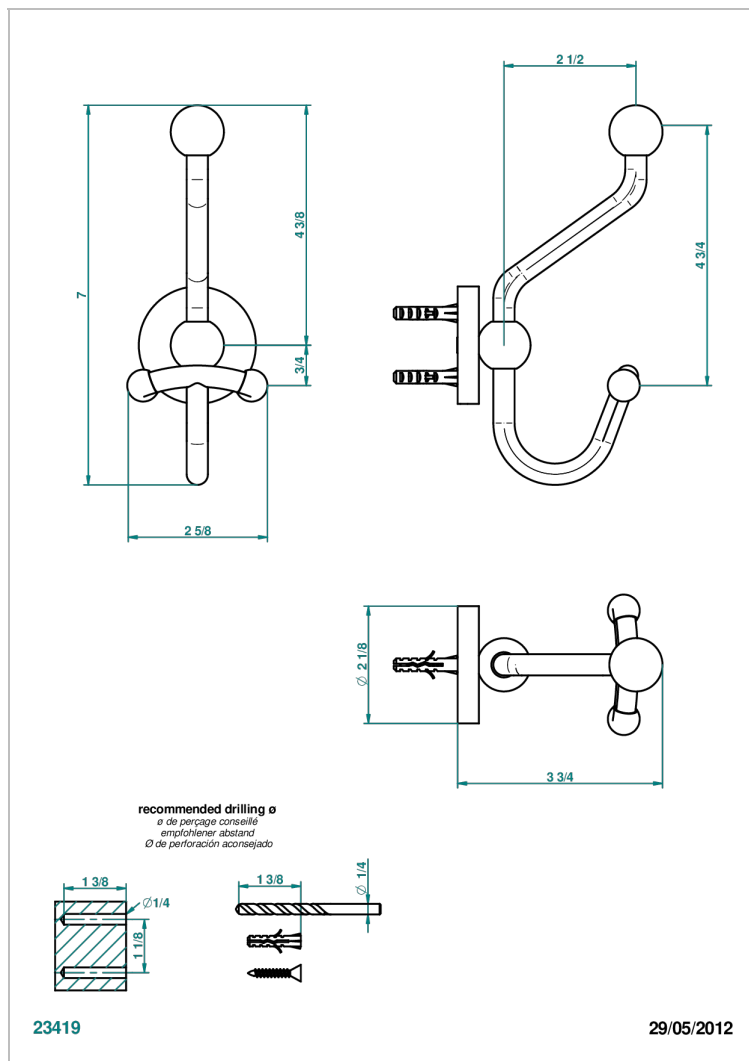

SYSTEM SMOOTH METAL WITH LEVER HANDLES

G9B-510A

Double robe hook

CHARACTERISTIC

- System Smooth Metal with lever handles
- Double robe hook

AVAILABLE FINITIONS

Black ceram - D30
 Blush PVD - H62
 Brass color PVD - H49
 Brown bronze color PVD - F33
 Chrome polished - A02
 Copper antique matt, coated - H07

Matt nickel (American satin) - C01
 Matt nickel color PVD - H56
 Nickel antique / Sovereign - H28
 Nickel color PVD - H55
 Nickel polished - B01
 Polished chrome with gold inlay - GA1

Soft gold - F30
 Soft matt gold - F31
 Umber PVD - H66