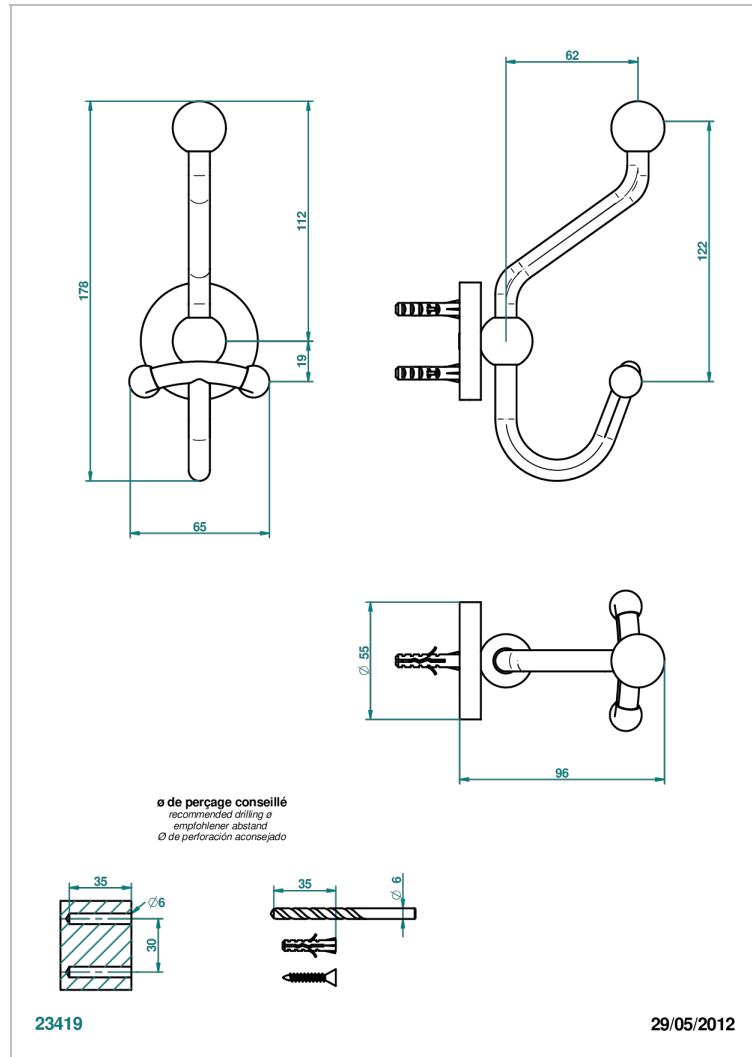

SYSTEM SMOOTH METAL WITH LEVER

G9B-510A

Double robe hook

THG[®]
PARIS

CHARACTERISTIC

- System Smooth Metal with lever
- Double robe hook

AVAILABLE FINITIONS

Antique nickel - H28
Black ceram - D30
Blush PVD - H62
Brass color PVD - H49
Brown bronze color PVD - F33
Gold color PVD - H52

Nickel color PVD - H55
Polished chrome (color finish) - A02
Polished chrome with gold inlay - GA1
Polished gold (color finish) - F01
Polished nickel - B01
Soft gold - F30

Soft matt gold - F31
Umber PVD - H66
Varnished matt antique red copper (color finish) - H07