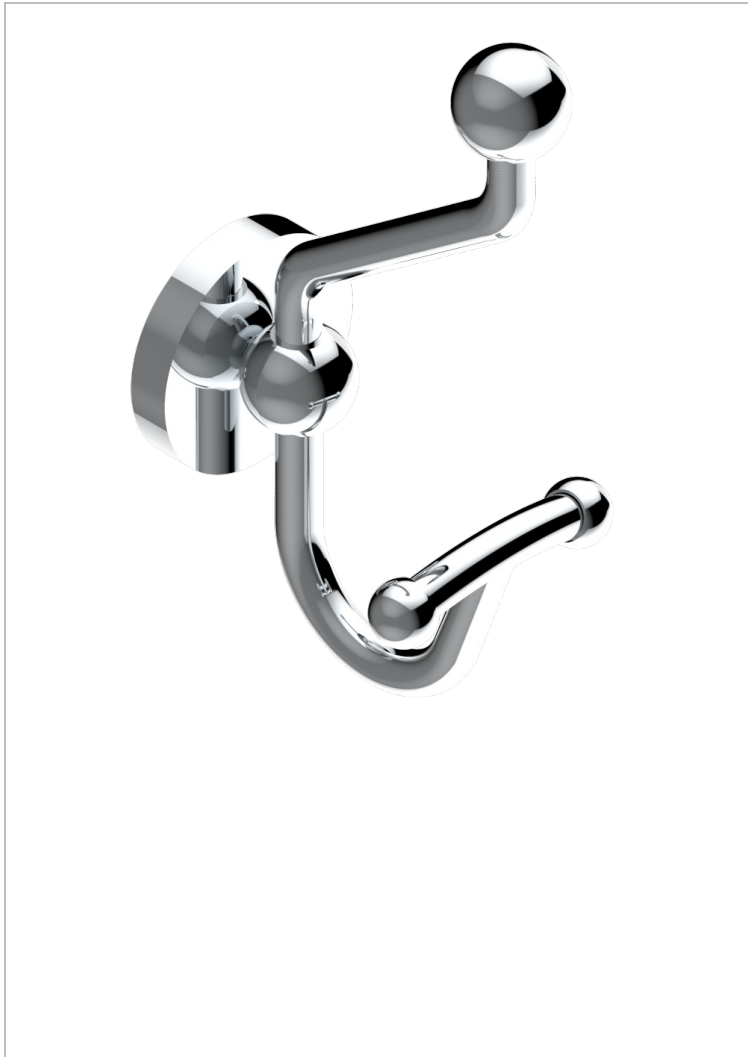

SYSTEM SMOOTH METAL WITH LEVER

G9B-510A

Double robe hook

THG[®]
PARIS

CHARACTERISTIC

- System Smooth Metal with lever
- Double robe hook

AVAILABLE FINITIONS

Antique nickel - H28
Black ceram - D30
Blush PVD - H62
Brass color PVD - H49
Brown bronze color PVD - F33
Gold color PVD - H52

Graphite PVD - H64
Lacquered light bronze - D01
Matt Umber PVD - H67
Matt blush PVD - H60
Matt brass color PVD - H50
Matt brown bronze color PVD - F34

Matt chrome - C02
Matt gold - F07
Matt gold color PVD - H53
Matt graphite PVD - H65
Matt nickel (color finish) - C01
Matt nickel color PVD - H56

Nickel color PVD - H55
Polished chrome (color finish) - A02
Polished chrome with gold inlay - GA1
Polished gold (color finish) - F01
Polished nickel - B01
Soft gold - F30

Soft matt gold - F31
Umber PVD - H66
Varnished matt antique red copper (color finish) - H07