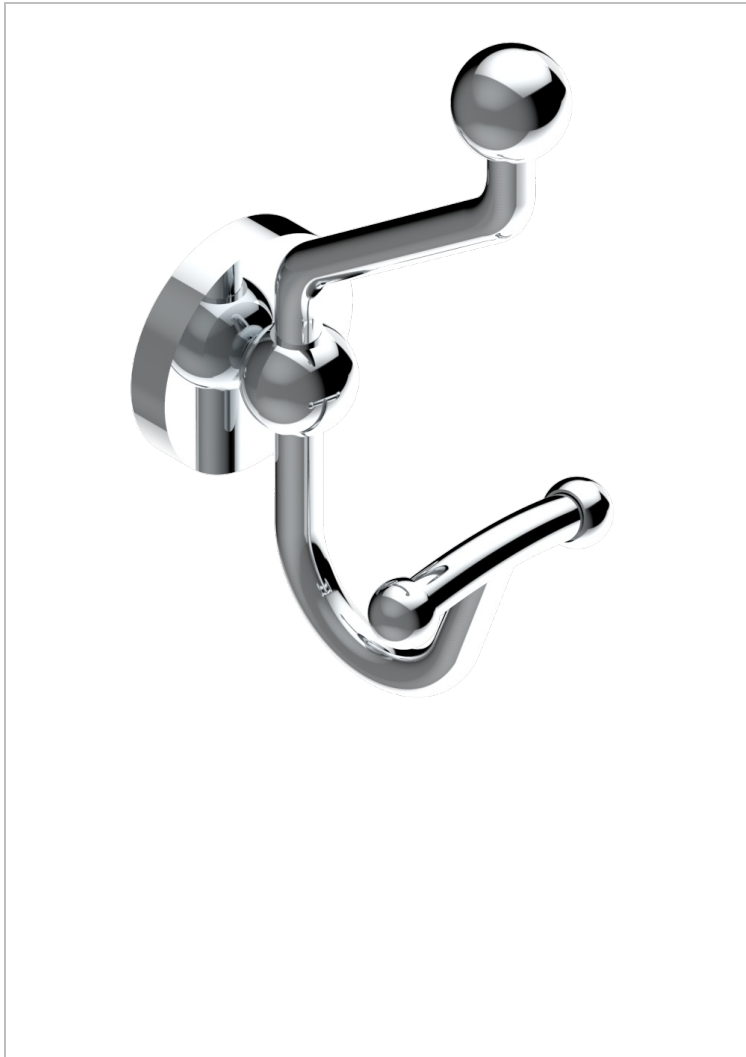

# SYSTEM SMOOTH METAL WITH LEVER

G9B-510A

Double robe hook

## CHARACTERISTIC

- System Smooth Metal with lever
- Double robe hook

## AVAILABLE FINITIONS

Antique nickel - H28  
Black ceram - D30  
Blush PVD - H62  
Brass color PVD - H49  
Brown bronze color PVD - F33  
Gold color PVD - H52

Graphite PVD - H64  
Lacquered light bronze - D01  
Matt Umber PVD - H67  
Matt blush PVD - H60  
Matt brass color PVD - H50  
Matt brown bronze color PVD - F34