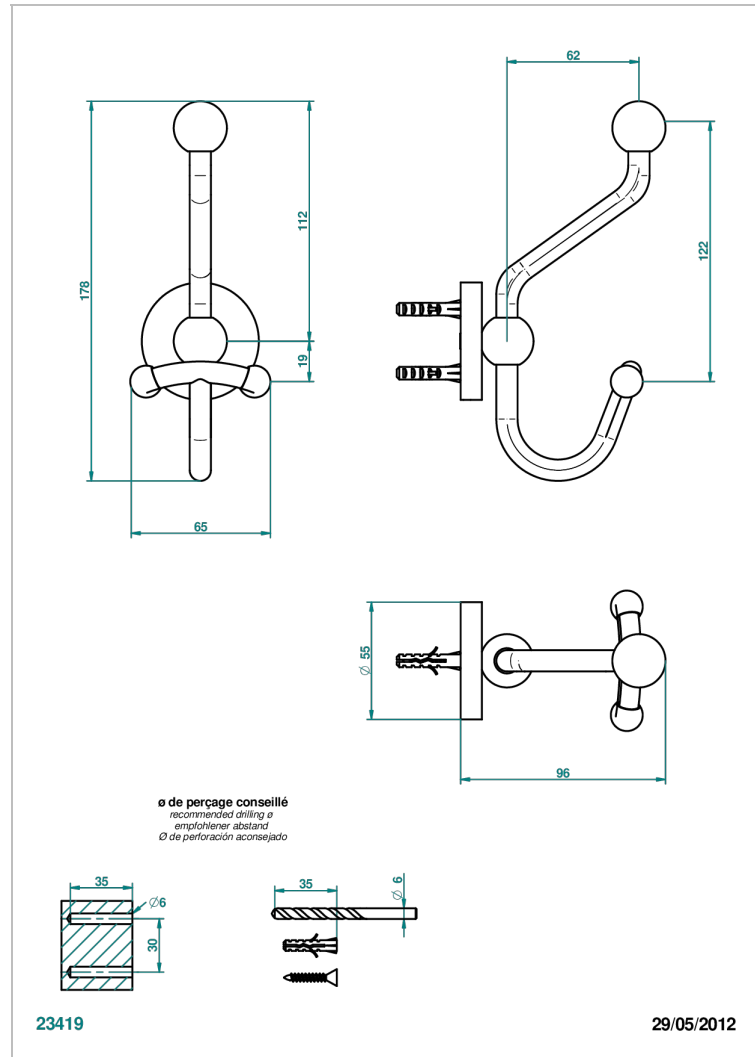

# SYSTEM SMOOTH METAL WITH LEVER

G9B-510A

Double robe hook

## CHARACTERISTIC

- System Smooth Metal with lever
- Double robe hook