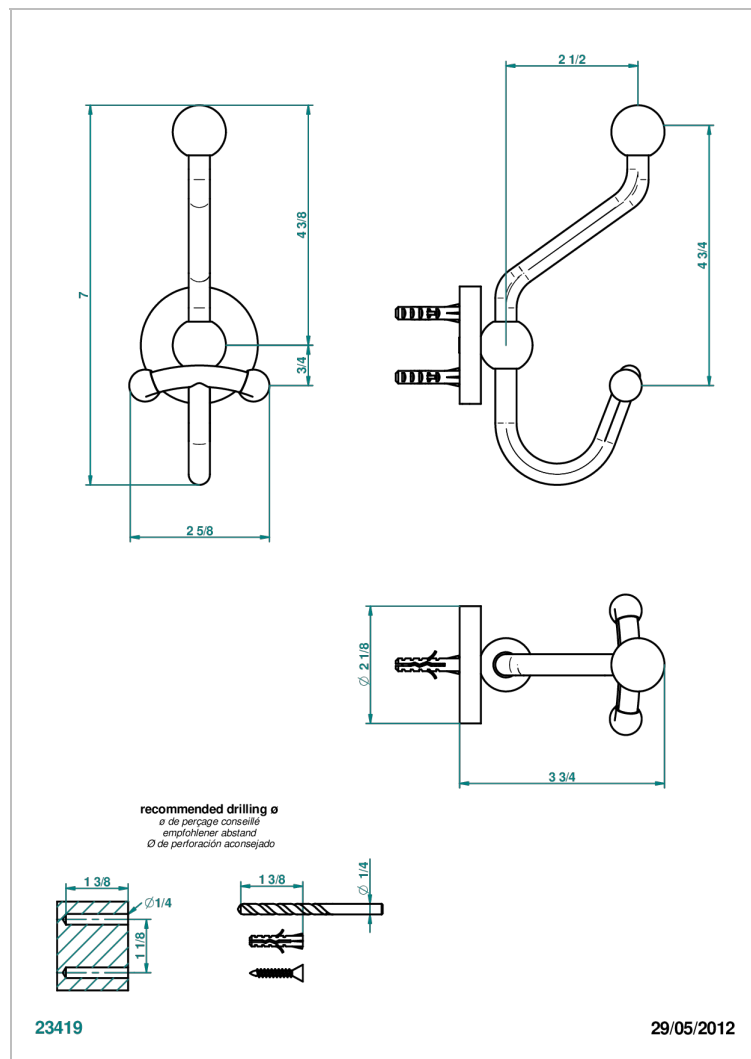

# SYSTEM SMOOTH METAL WITH LEVER

G9B-510A

Double robe hook

## CHARACTERISTIC

- System Smooth Metal with lever
- Double robe hook