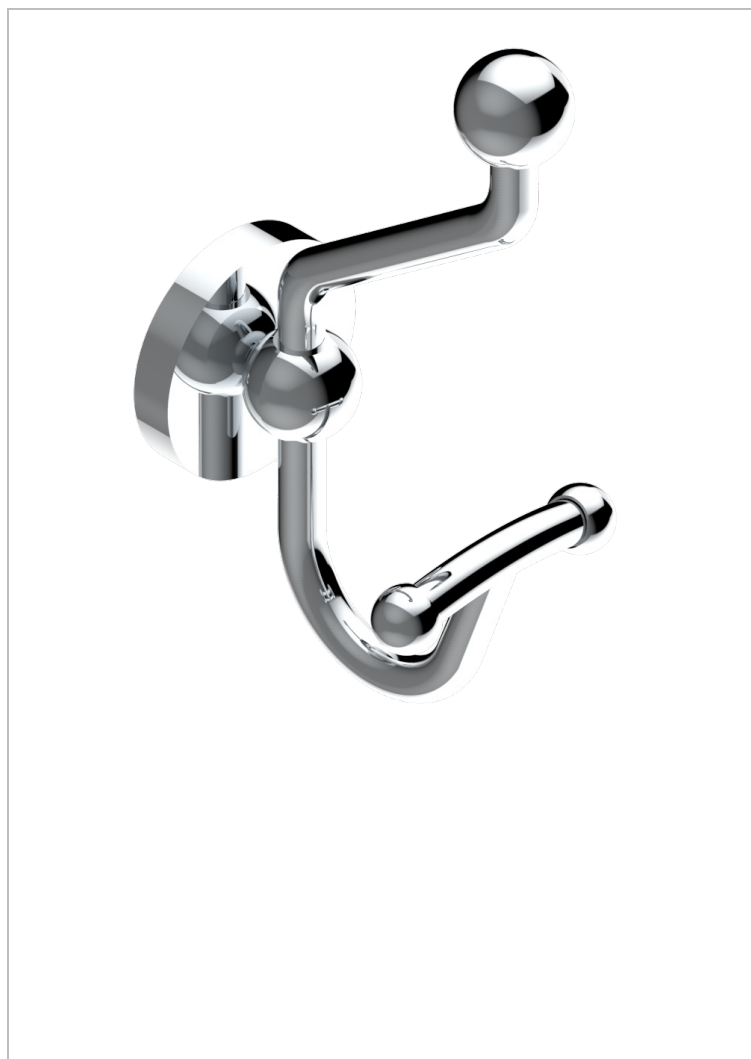

# SYSTEM SMOOTH METAL WITH LEVER

G9B-510A

Double robe hook

## CHARACTERISTIC

- System Smooth Metal with lever
- Double robe hook

## AVAILABLE FINITIONS

Antique nickel - H28  
 Black ceram - D30  
 Blush PVD - H62  
 Brass color PVD - H49  
 Brown bronze color PVD - F33  
 Gold color PVD - H52

Graphite PVD - H64  
 Lacquered light bronze - D01  
 Matt Umber PVD - H67  
 Matt blush PVD - H60  
 Matt brass color PVD - H50  
 Matt brown bronze color PVD - F34