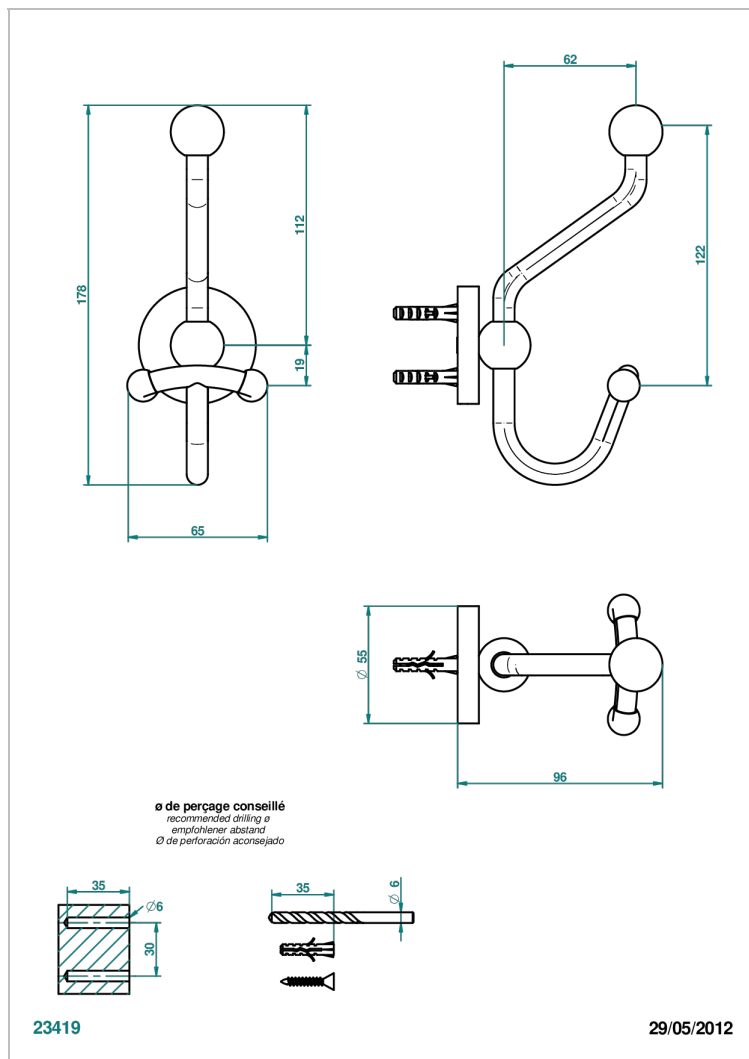

SYSTEM SMOOTH METAL WITH LEVER

G9B-510A

Double robe hook

CHARACTERISTIC

- System Smooth Metal with lever
- Double robe hook

AVAILABLE FINITIONS

Antique nickel - H28
Black ceram - D30
Blush PVD - H62
Brass color PVD - H49
Brown bronze color PVD - F33
Gold color PVD - H52

Nickel color PVD - H55
Polished chrome (color finish) - A02
Polished chrome with gold inlay - GA1
Polished gold (color finish) - F01
Polished nickel - B01
Soft gold - F30

Soft matt gold - F31
Umber PVD - H66
Varnished matt antique red copper (color finish) - H07