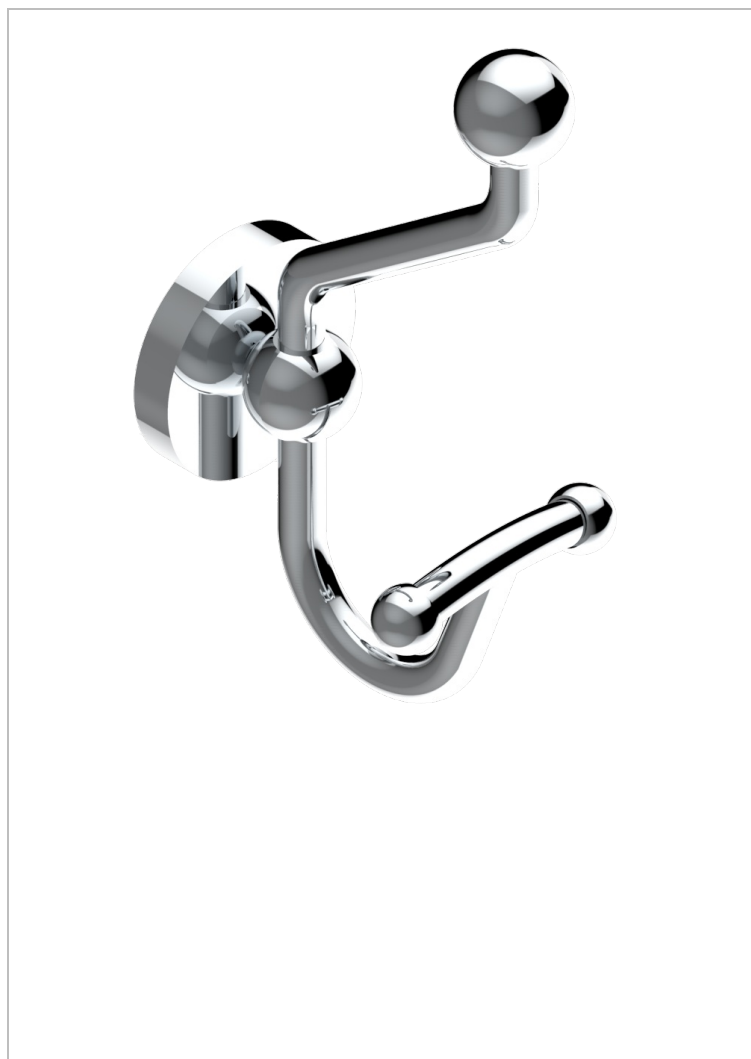

SYSTEM SMOOTH METAL WITH LEVER

G9B-510A

Double robe hook

CHARACTERISTIC

- System Smooth Metal with lever
- Double robe hook

AVAILABLE FINITIONS

Antique nickel - H28
Black ceram - D30
Blush PVD - H62
Brass color PVD - H49
Brown bronze color PVD - F33
Gold color PVD - H52

Graphite PVD - H64
Lacquered light bronze - D01
Matt Umber PVD - H67
Matt blush PVD - H60
Matt brass color PVD - H50
Matt brown bronze color PVD - F34

Matt chrome - C02
Matt gold - F07
Matt gold color PVD - H53
Matt graphite PVD - H65
Matt nickel (color finish) - C01
Matt nickel color PVD - H56

Nickel color PVD - H55
Polished chrome (color finish) - A02
Polished chrome with gold inlay - GA1
Polished gold (color finish) - F01
Polished nickel - B01
Soft gold - F30

Soft matt gold - F31
Umber PVD - H66
Varnished matt antique red copper (color finish) - H07