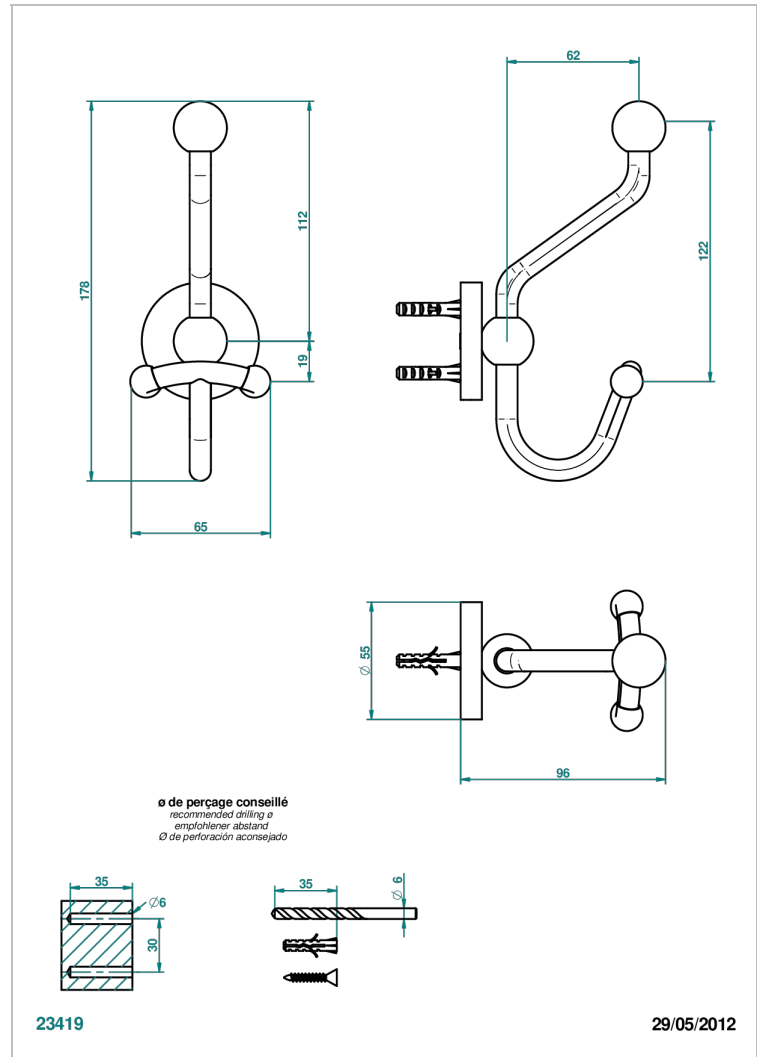

SYSTEM SMOOTH METAL WITH LEVER

G9B-510A

双人浴衣架

THG[®]
PARIS

特色

- System Smooth Metal with lever
- 双人浴衣架

可选饰面

Black ceram - D30
Blush PVD - H62
Graphite PVD - H64
Matt Umber PVD - H67
Matt blush PVD - H60
Matt graphite PVD - H65

抛光镍 - B01
浅金 - F30
漆面铜 - D01