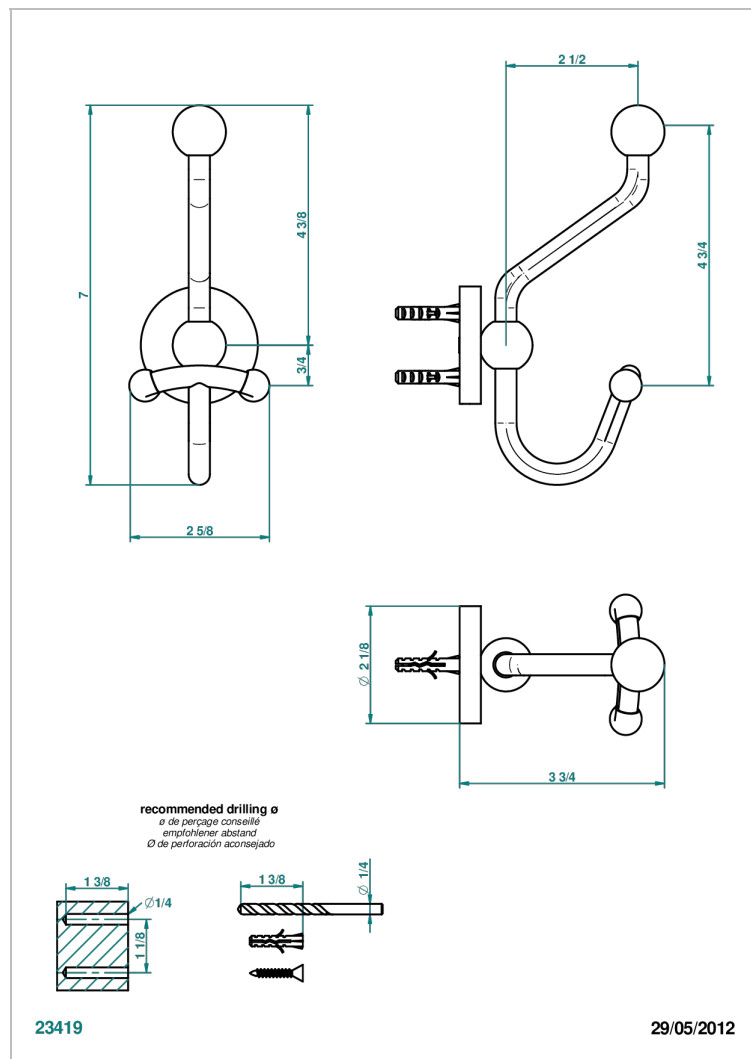

SYSTEM SMOOTH METAL WITH LEVER

G9B-510A

Double robe hook

CHARACTERISTIC

- System Smooth Metal with lever
- Double robe hook

AVAILABLE FINITIONS

Antique nickel - H28
 Black ceram - D30
 Blush PVD - H62
 Brass color PVD - H49
 Brown bronze color PVD - F33
 Gold color PVD - H52

Nickel color PVD - H55
 Polished chrome (color finish) - A02
 Polished chrome with gold inlay - GA1
 Polished gold (color finish) - F01
 Polished nickel - B01
 Soft gold - F30

Soft matt gold - F31
 Umber PVD - H66
 Varnished matt antique red copper
 (color finish) - H07