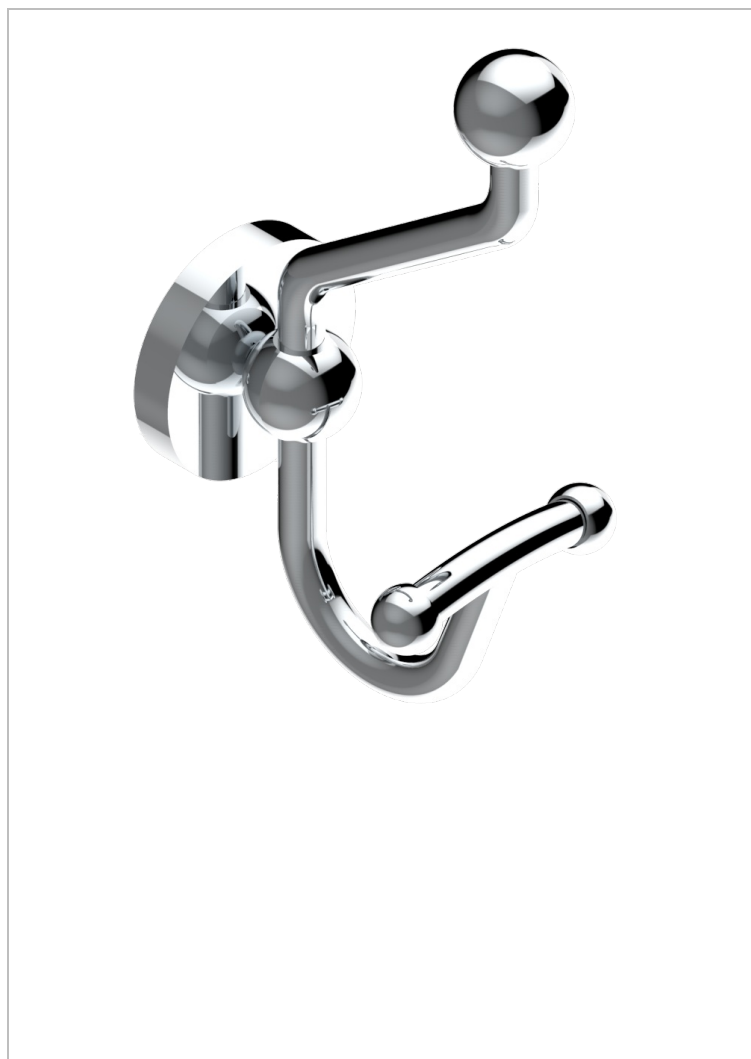

SYSTEM SMOOTH METAL WITH LEVER

G9B-510A

Double robe hook

CHARACTERISTIC

- System Smooth Metal with lever
- Double robe hook

AVAILABLE FINITIONS

Antique nickel - H28
 Black ceram - D30
 Blush PVD - H62
 Brass color PVD - H49
 Brown bronze color PVD - F33
 Gold color PVD - H52

Graphite PVD - H64
 Lacquered light bronze - D01
 Matt Umber PVD - H67
 Matt blush PVD - H60
 Matt brass color PVD - H50
 Matt brown bronze color PVD - F34

Matt chrome - C02
 Matt gold - F07
 Matt gold color PVD - H53
 Matt graphite PVD - H65
 Matt nickel (color finish) - C01
 Matt nickel color PVD - H56

Nickel color PVD - H55
 Polished chrome (color finish) - A02
 Polished chrome with gold inlay - GA1
 Polished gold (color finish) - F01
 Polished nickel - B01
 Soft gold - F30

Soft matt gold - F31
 Umber PVD - H66
 Varnished matt antique red copper
 (color finish) - H07