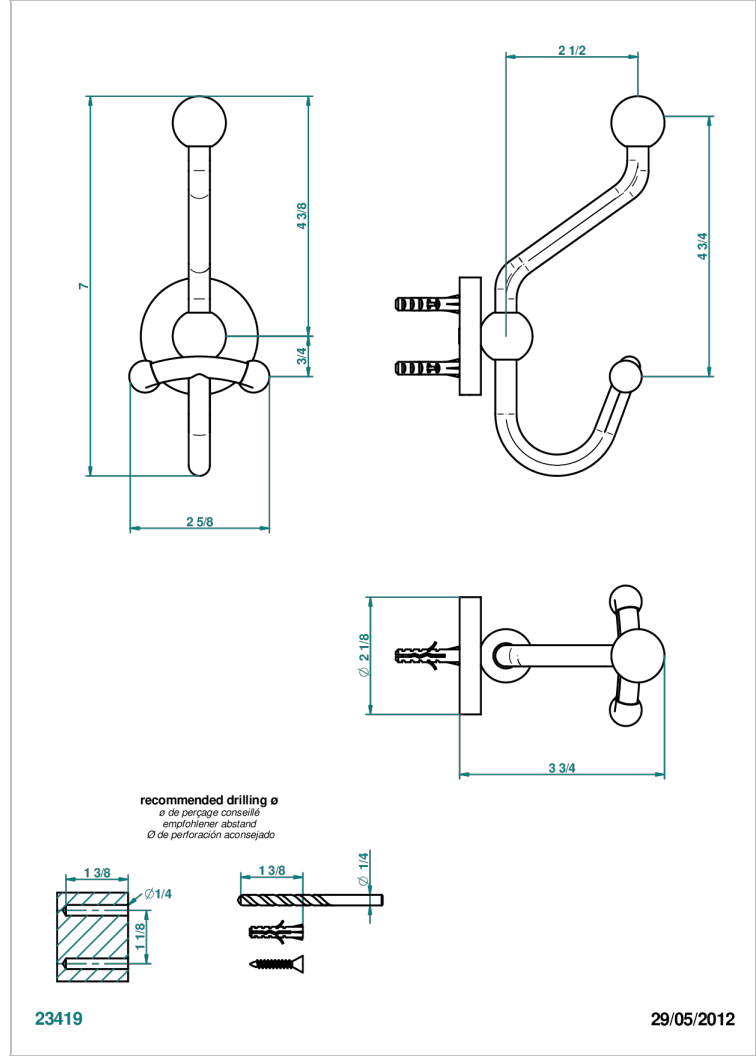

SYSTEM SMOOTH METAL WITH LEVER

G9B-510A

双人浴衣架

THG[®]
PARIS

特色

- System Smooth Metal with lever
- 双人浴衣架

可选饰面

Black ceram - D30
Blush PVD - H62
Graphite PVD - H64
Matt Umber PVD - H67
Matt blush PVD - H60
Matt graphite PVD - H65

抛光镍 - B01
浅金 - F30
漆面铜 - D01