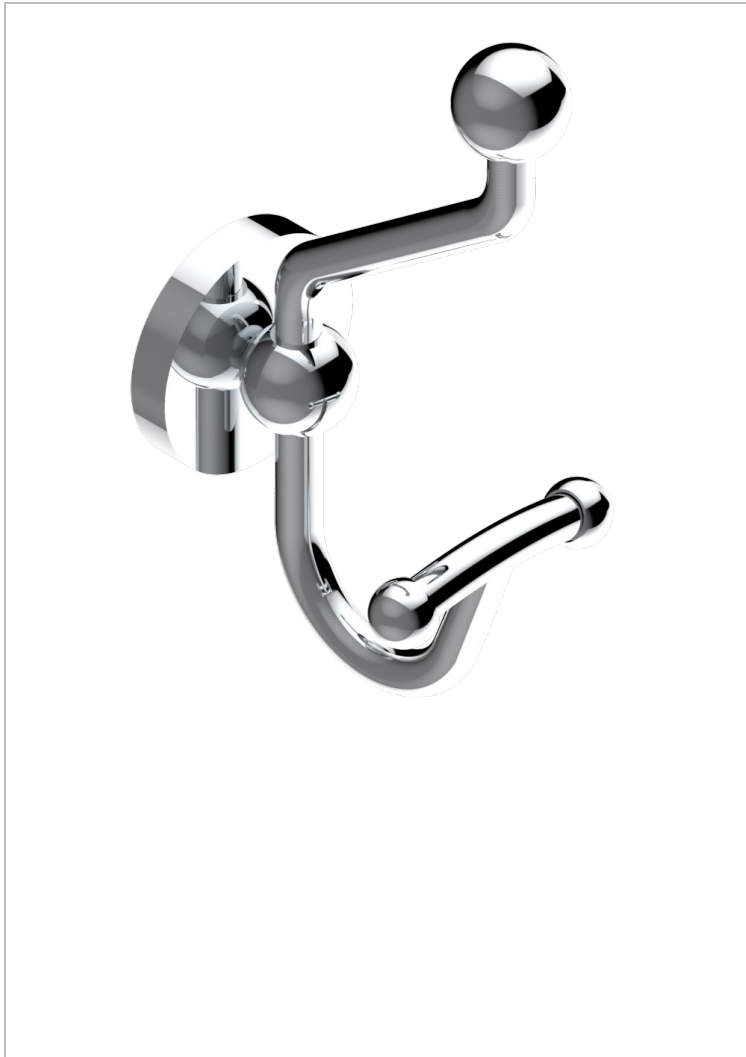

# SYSTEM SMOOTH METAL

G9A-510A

Double robe hook

## CHARACTERISTIC

- System Smooth Metal
- Double robe hook

## AVAILABLE FINITIONS

Black ceram - D30  
Blush PVD - H62  
Brass color PVD - H49  
Brown bronze color PVD - F33  
Chrome polished - A02  
Copper antique matt, coated - H07

Gold color PVD - H52  
Gold mat - F07  
Gold polished - F01  
Graphite PVD - H64  
Light coated bronze - D01  
Matt Umber PVD - H67

Matt blush PVD - H60  
Matt brass color PVD - H50  
Matt brown bronze color PVD - F34  
Matt chrome (American satin) - C02  
Matt gold color PVD - H53  
Matt graphite PVD - H65

Matt nickel (American satin) - C01  
Matt nickel color PVD - H56  
Nickel antique / Sovereign - H28  
Nickel color PVD - H55  
Nickel polished - B01  
Polished chrome with gold inlay - GA1