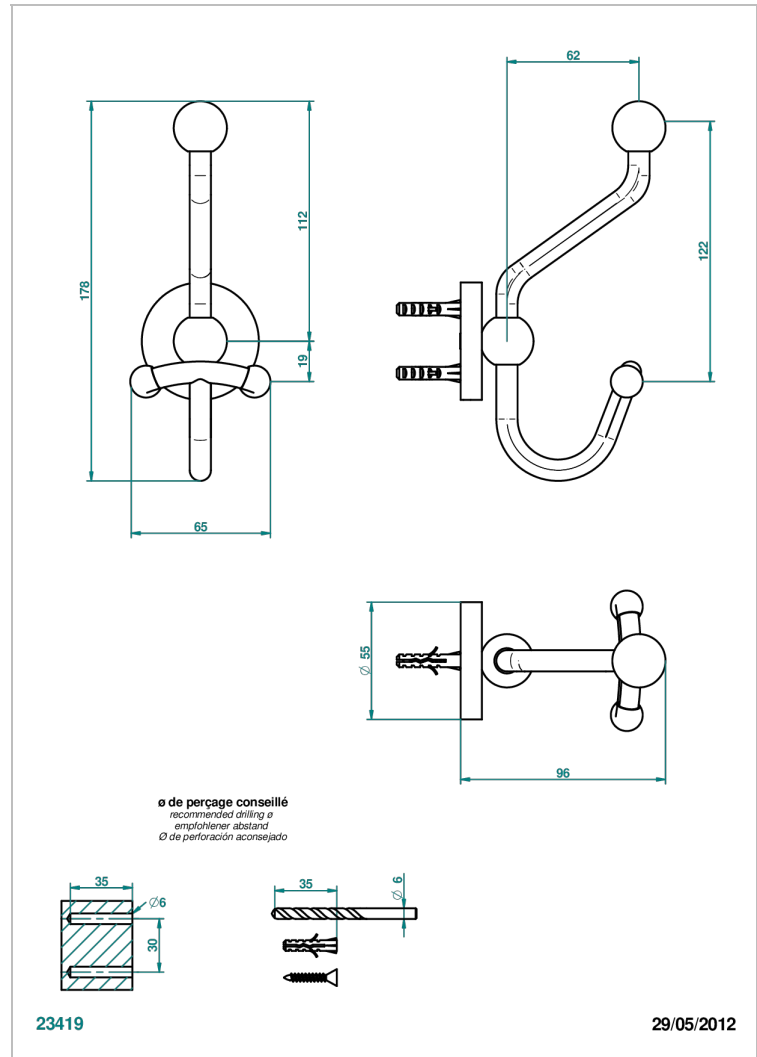

# SYSTEM SMOOTH METAL

G9A-510A

Double robe hook

## CHARACTERISTIC

- System Smooth Metal
- Double robe hook