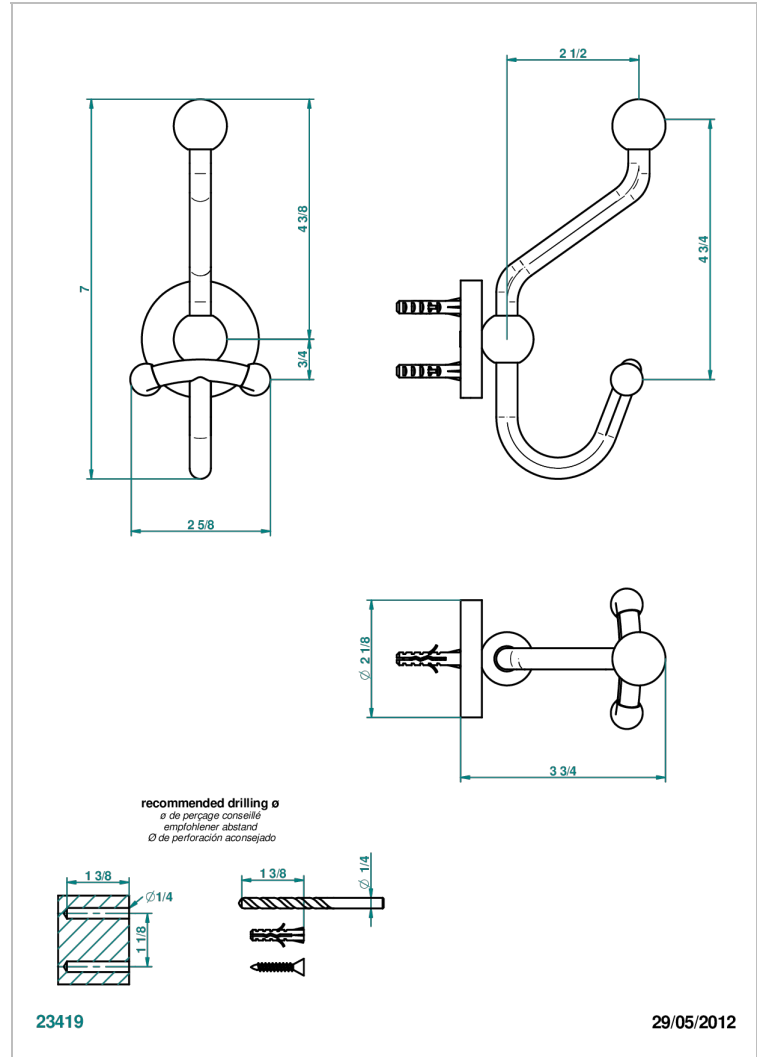

SYSTEM SMOOTH METAL

G9A-510A

Double robe hook

CHARACTERISTIC

- System Smooth Metal
- Double robe hook

AVAILABLE FINITIONS

Black ceram - D30
Blush PVD - H62
Brass color PVD - H49
Brown bronze color PVD - F33
Chrome polished - A02
Copper antique matt, coated - H07

Matt nickel (American satin) - C01
Matt nickel color PVD - H56
Nickel antique / Sovereign - H28
Nickel color PVD - H55
Nickel polished - B01
Polished chrome with gold inlay - GA1

Soft gold - F30
Soft matt gold - F31
Umber PVD - H66