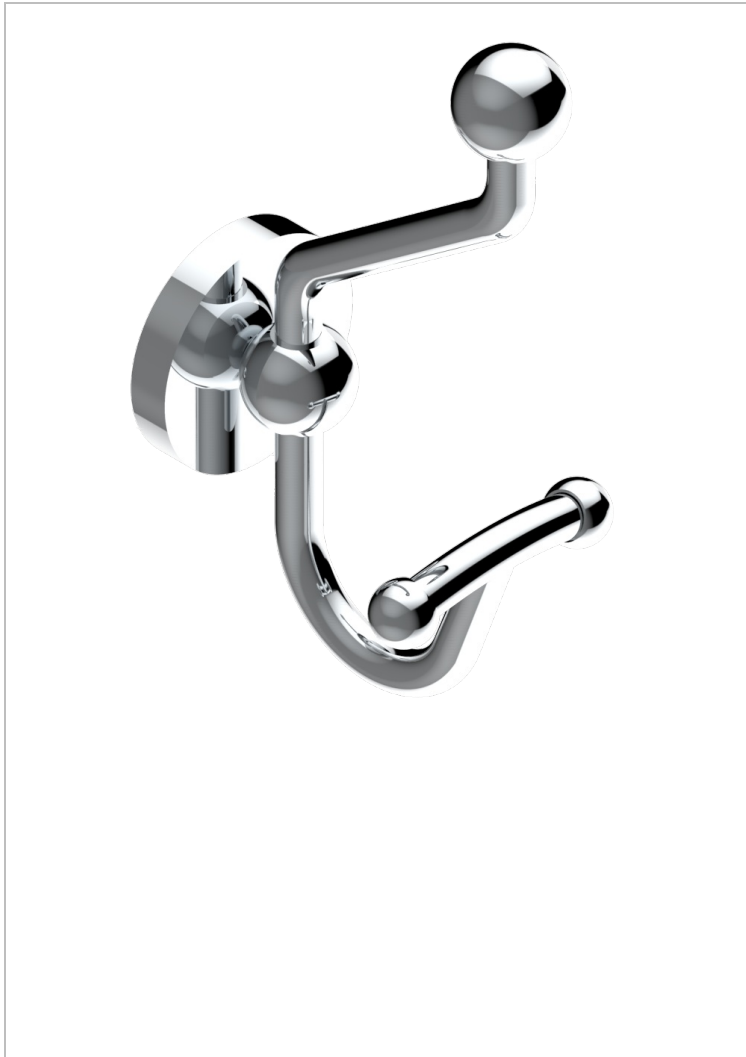

SYSTEM SMOOTH METAL

G9A-510A

Double robe hook

CHARACTERISTIC

- System Smooth Metal
- Double robe hook

AVAILABLE FINITIONS

Black ceram - D30
Blush PVD - H62
Brass color PVD - H49
Brown bronze color PVD - F33
Chrome polished - A02
Copper antique matt, coated - H07

Gold color PVD - H52
Gold mat - F07
Gold polished - F01
Graphite PVD - H64
Light coated bronze - D01
Matt Umber PVD - H67

Matt blush PVD - H60
Matt brass color PVD - H50
Matt brown bronze color PVD - F34
Matt chrome (American satin) - C02
Matt gold color PVD - H53
Matt graphite PVD - H65

Matt nickel (American satin) - C01
Matt nickel color PVD - H56
Nickel antique / Sovereign - H28
Nickel color PVD - H55
Nickel polished - B01
Polished chrome with gold inlay - GA1

Soft gold - F30
Soft matt gold - F31
Umber PVD - H66