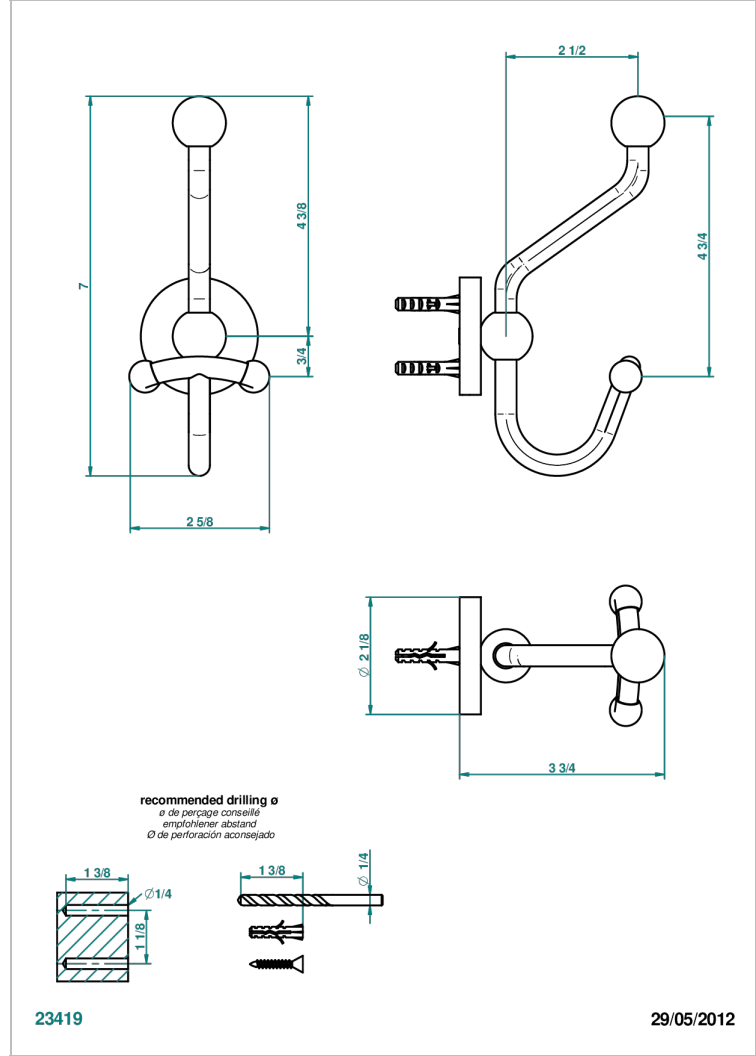

# SYSTEM SMOOTH METAL

G9A-510A

Double robe hook

## CHARACTERISTIC

- System Smooth Metal
- Double robe hook