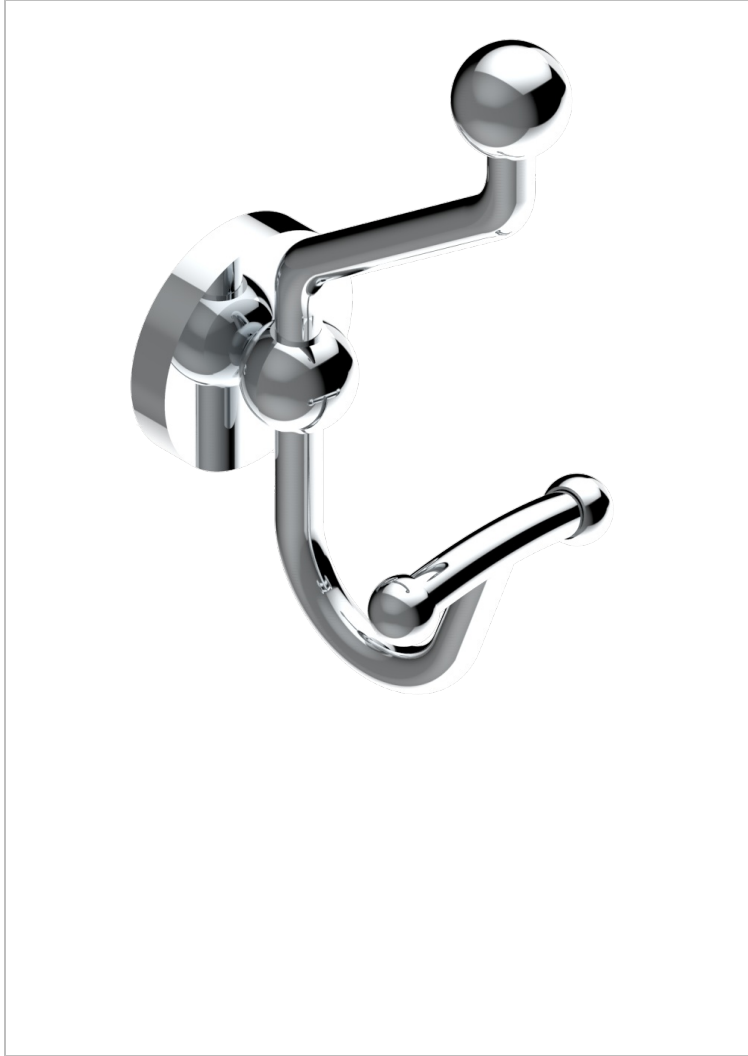

# SYSTEM SMOOTH METAL

G9A-510A

Double robe hook

## CHARACTERISTIC

- System Smooth Metal
- Double robe hook

## AVAILABLE FINITIONS

Antique nickel - H28  
Black ceram - D30  
Blush PVD - H62  
Brass color PVD - H49  
Brown bronze color PVD - F33  
Gold color PVD - H52

Graphite PVD - H64  
Lacquered light bronze - D01  
Matt Umber PVD - H67  
Matt blush PVD - H60  
Matt brass color PVD - H50  
Matt brown bronze color PVD - F34