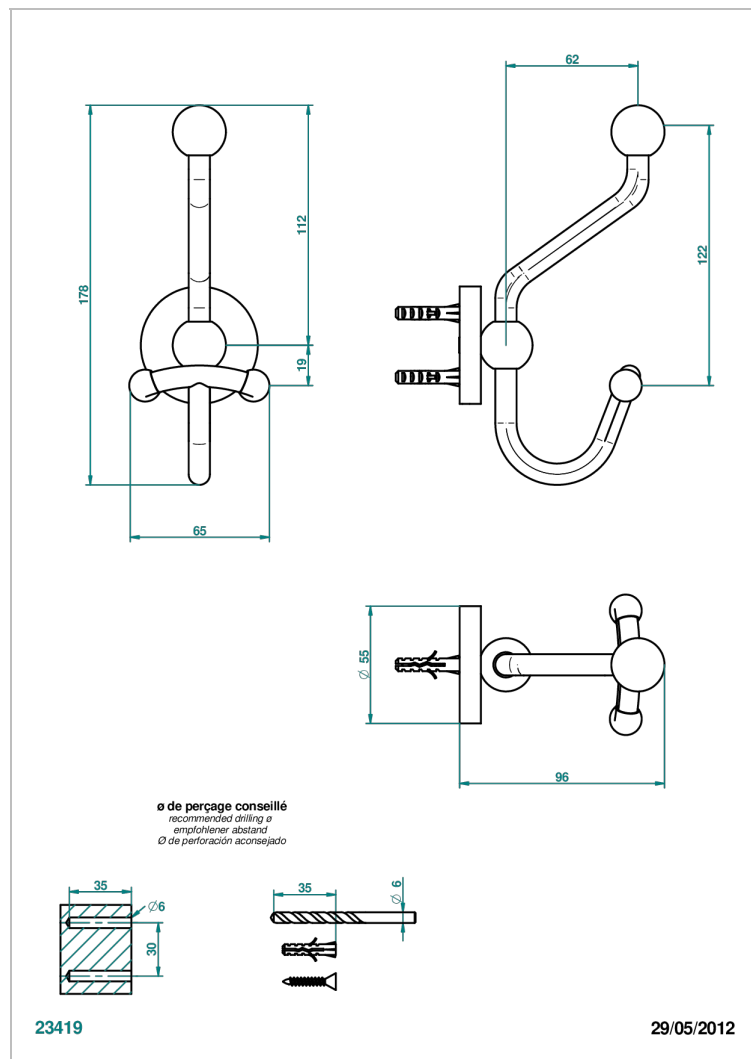

SYSTEM SMOOTH METAL

G9A-510A

Double robe hook

THG[®]
PARIS

CHARACTERISTIC

- System Smooth Metal
- Double robe hook

AVAILABLE FINITIONS

Antique nickel - H28
Black ceram - D30
Blush PVD - H62
Brass color PVD - H49
Brown bronze color PVD - F33
Gold color PVD - H52

Nickel color PVD - H55
Polished chrome (color finish) - A02
Polished chrome with gold inlay - GA1
Polished gold (color finish) - F01
Polished nickel - B01
Soft gold - F30

Soft matt gold - F31
Umber PVD - H66
Varnished matt antique red copper
(color finish) - H07