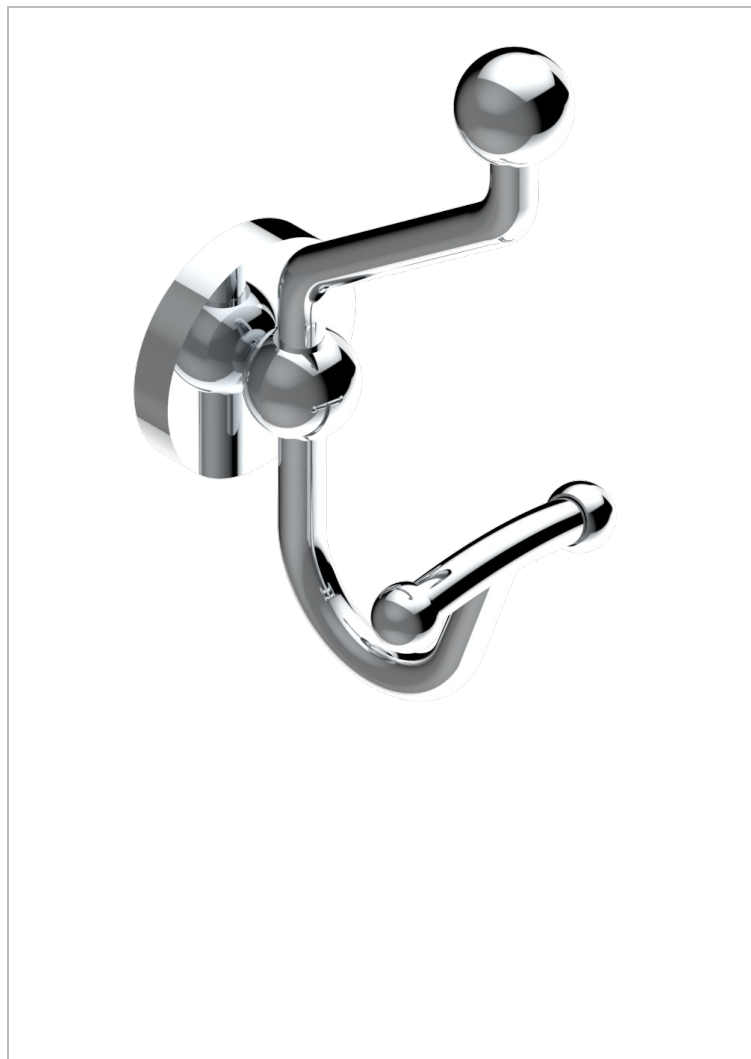

SYSTEM SMOOTH METAL

G9A-510A

Double robe hook

THG[®]
PARIS

CHARACTERISTIC

- System Smooth Metal
- Double robe hook

AVAILABLE FINITIONS

Antique nickel - H28
Black ceram - D30
Blush PVD - H62
Brass color PVD - H49
Brown bronze color PVD - F33
Gold color PVD - H52

Graphite PVD - H64
Lacquered light bronze - D01
Matt Umber PVD - H67
Matt blush PVD - H60
Matt brass color PVD - H50
Matt brown bronze color PVD - F34

Matt chrome - C02
Matt gold - F07
Matt gold color PVD - H53
Matt graphite PVD - H65
Matt nickel (color finish) - C01
Matt nickel color PVD - H56

Nickel color PVD - H55
Polished chrome (color finish) - A02
Polished chrome with gold inlay - GA1
Polished gold (color finish) - F01
Polished nickel - B01
Soft gold - F30

Soft matt gold - F31
Umber PVD - H66
Varnished matt antique red copper
(color finish) - H07