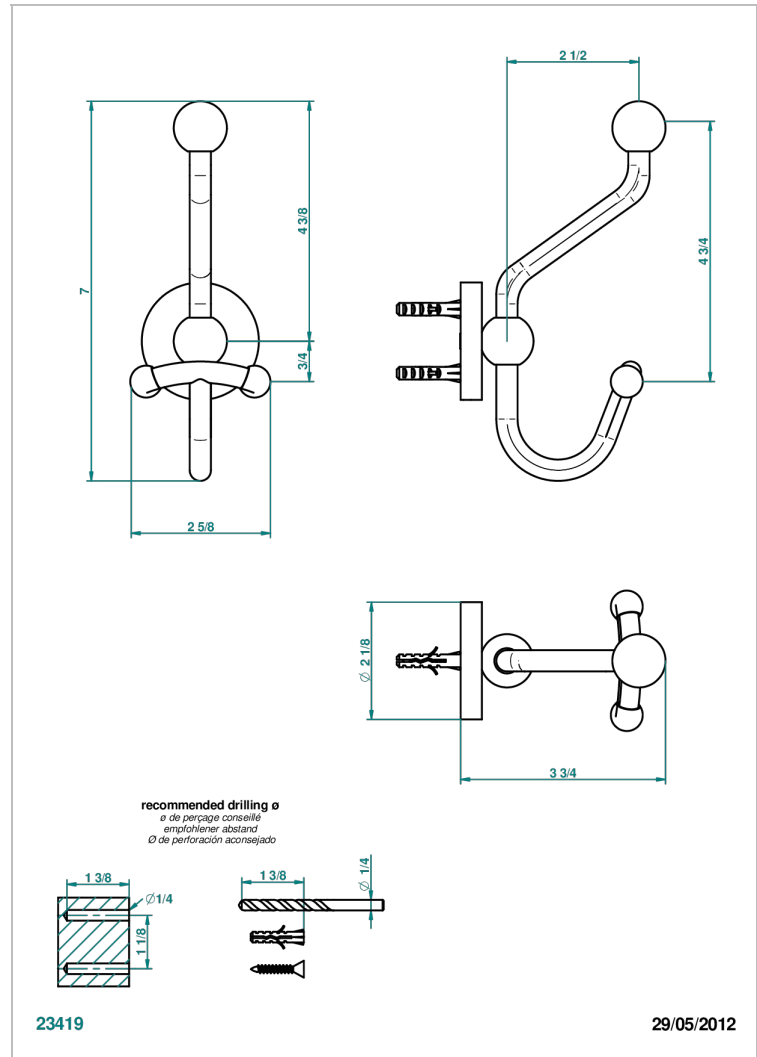

SYSTEM SMOOTH METAL

G9A-510A

Double robe hook

CHARACTERISTIC

- System Smooth Metal
- Double robe hook

AVAILABLE FINITIONS

Antique nickel - H28
 Black ceram - D30
 Blush PVD - H62
 Brass color PVD - H49
 Brown bronze color PVD - F33
 Gold color PVD - H52

Nickel color PVD - H55
 Polished chrome (color finish) - A02
 Polished chrome with gold inlay - GA1
 Polished gold (color finish) - F01
 Polished nickel - B01
 Soft gold - F30

Soft matt gold - F31
 Umber PVD - H66
 Varnished matt antique red copper
 (color finish) - H07