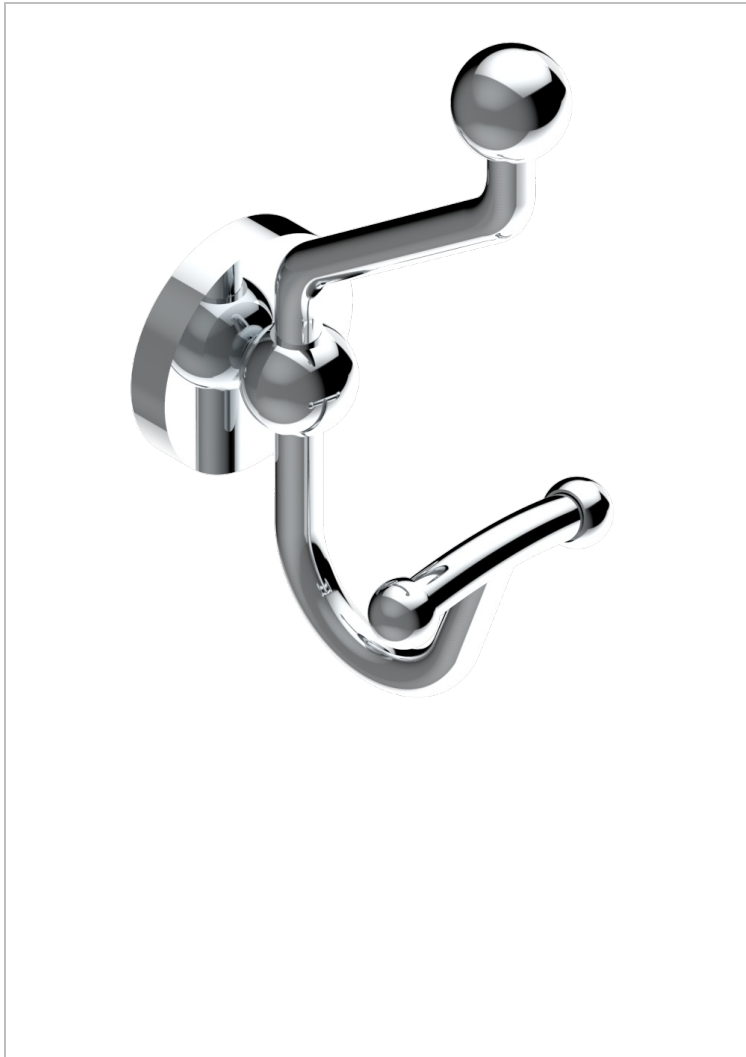

SYSTEM SMOOTH METAL

G9A-510A

Double robe hook

CHARACTERISTIC

- System Smooth Metal
- Double robe hook

AVAILABLE FINITIONS

Antique nickel - H28
 Black ceram - D30
 Blush PVD - H62
 Brass color PVD - H49
 Brown bronze color PVD - F33
 Gold color PVD - H52

Graphite PVD - H64
 Lacquered light bronze - D01
 Matt Umber PVD - H67
 Matt blush PVD - H60
 Matt brass color PVD - H50
 Matt brown bronze color PVD - F34

Matt chrome - C02
 Matt gold - F07
 Matt gold color PVD - H53
 Matt graphite PVD - H65
 Matt nickel (color finish) - C01
 Matt nickel color PVD - H56

Nickel color PVD - H55
 Polished chrome (color finish) - A02
 Polished chrome with gold inlay - GA1
 Polished gold (color finish) - F01
 Polished nickel - B01
 Soft gold - F30

Soft matt gold - F31
 Umber PVD - H66
 Varnished matt antique red copper
 (color finish) - H07