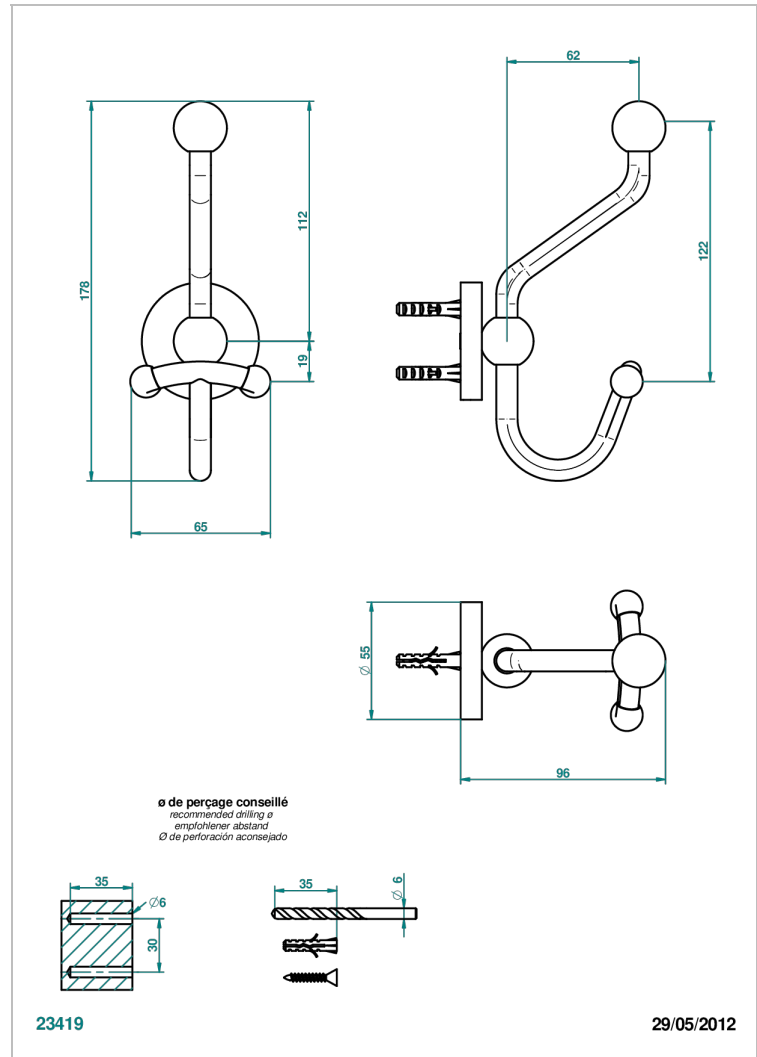

SYSTEM SMOOTH METAL

G9A-510A

Double robe hook

CHARACTERISTIC

- System Smooth Metal
- Double robe hook

AVAILABLE FINITIONS

Antique nickel - H28
 Black ceram - D30
 Blush PVD - H62
 Brass color PVD - H49
 Brown bronze color PVD - F33
 Gold color PVD - H52

Nickel color PVD - H55
 Polished chrome (color finish) - A02
 Polished chrome with gold inlay - GA1
 Polished gold (color finish) - F01
 Polished nickel - B01
 Soft gold - F30

Soft matt gold - F31
 Umber PVD - H66
 Varnished matt antique red copper
 (color finish) - H07