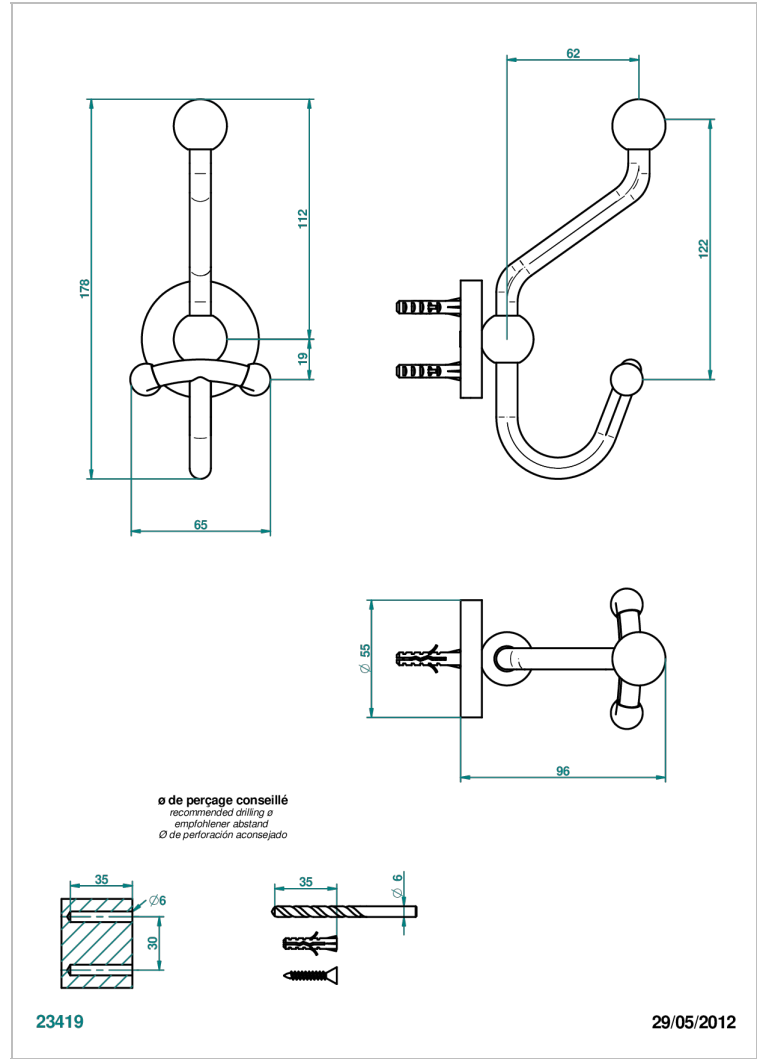

SYSTEM SMOOTH METAL

G9A-510A

双人浴衣架

THG[®]
PARIS

特色

- System Smooth Metal
- 双人浴衣架

可选饰面

Black ceram - D30
Blush PVD - H62
Graphite PVD - H64
Matt Umber PVD - H67
Matt blush PVD - H60
Matt graphite PVD - H65

抛光镍 - B01
浅金 - F30
漆面铜 - D01