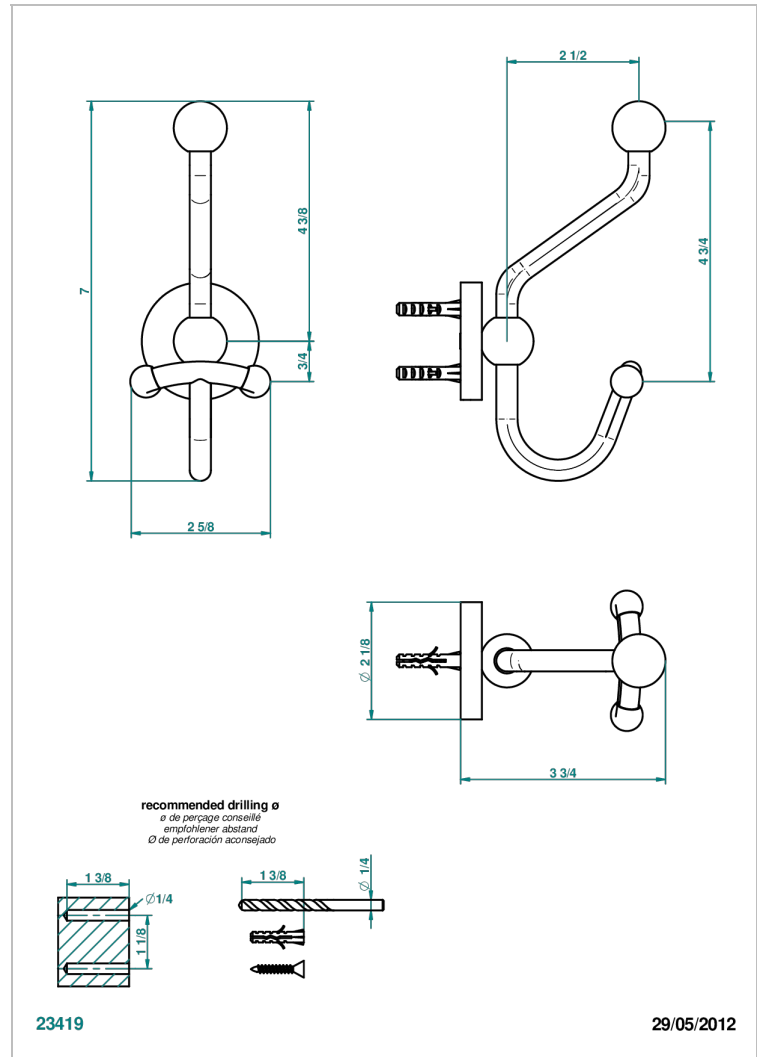

SYSTEM SMOOTH METAL

G9A-510A

Double robe hook

CHARACTERISTIC

- System Smooth Metal
- Double robe hook

AVAILABLE FINITIONS

Antique nickel - H28
Black ceram - D30
Blush PVD - H62
Brass color PVD - H49
Brown bronze color PVD - F33
Gold color PVD - H52

Nickel color PVD - H55
Polished chrome (color finish) - A02
Polished chrome with gold inlay - GA1
Polished gold (color finish) - F01
Polished nickel - B01
Soft gold - F30

Soft matt gold - F31
Umber PVD - H66
Varnished matt antique red copper (color finish) - H07