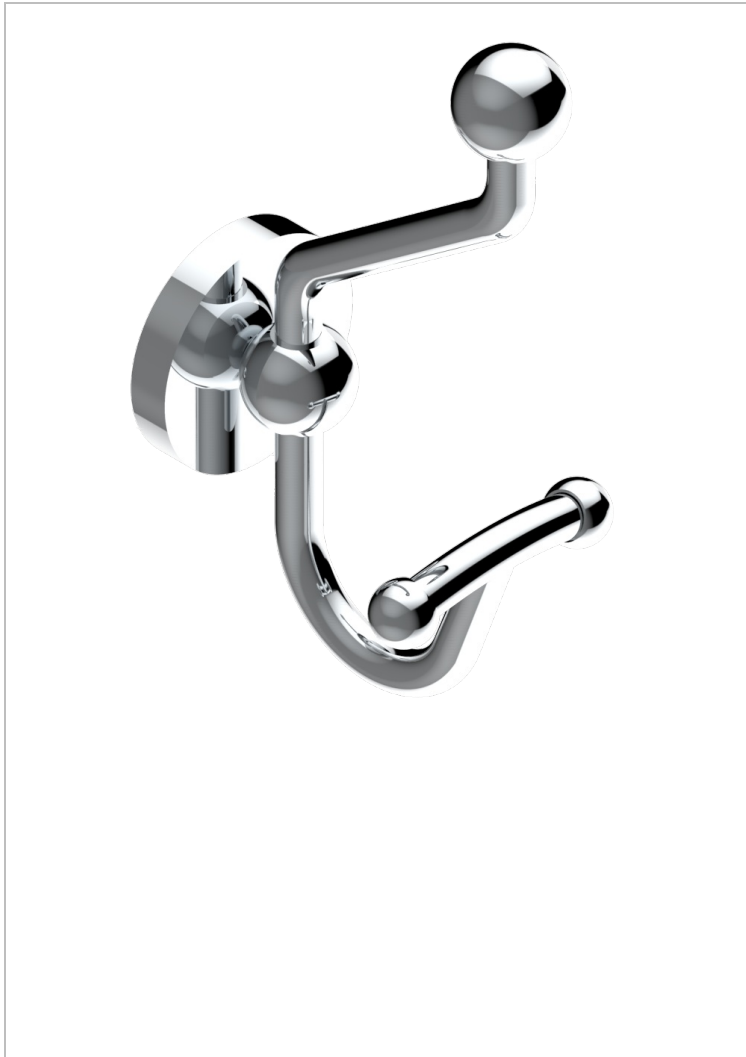

SYSTEM SMOOTH METAL

G9A-510A

Double robe hook

CHARACTERISTIC

- System Smooth Metal
- Double robe hook

AVAILABLE FINITIONS

Antique nickel - H28
Black ceram - D30
Blush PVD - H62
Brass color PVD - H49
Brown bronze color PVD - F33
Gold color PVD - H52

Graphite PVD - H64
Lacquered light bronze - D01
Matt Umber PVD - H67
Matt blush PVD - H60
Matt brass color PVD - H50
Matt brown bronze color PVD - F34

Matt chrome - C02
Matt gold - F07
Matt gold color PVD - H53
Matt graphite PVD - H65
Matt nickel (color finish) - C01
Matt nickel color PVD - H56

Nickel color PVD - H55
Polished chrome (color finish) - A02
Polished chrome with gold inlay - GA1
Polished gold (color finish) - F01
Polished nickel - B01
Soft gold - F30

Soft matt gold - F31
Umber PVD - H66
Varnished matt antique red copper (color finish) - H07