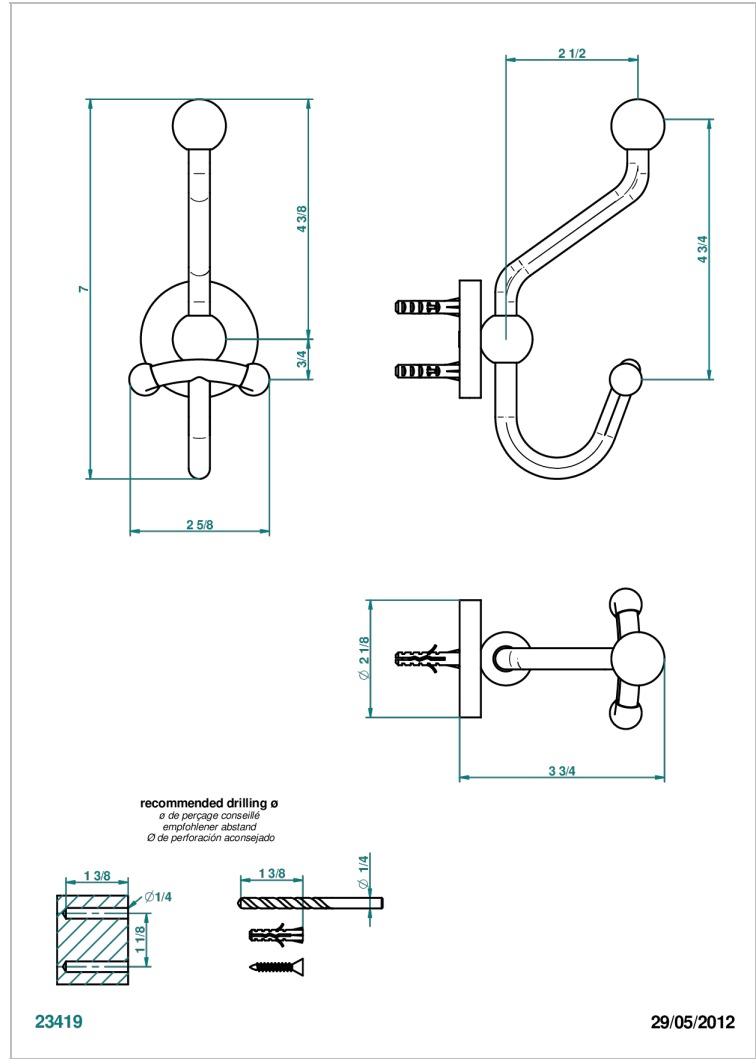

SYSTEM SMOOTH METAL

G9A-510A

双人浴衣架

THG[®]
PARIS

特色

- System Smooth Metal
- 双人浴衣架

可选饰面

Black ceram - D30
Blush PVD - H62
Graphite PVD - H64
Matt Umber PVD - H67
Matt blush PVD - H60
Matt graphite PVD - H65

抛光镍 - B01
浅金 - F30
漆面铜 - D01