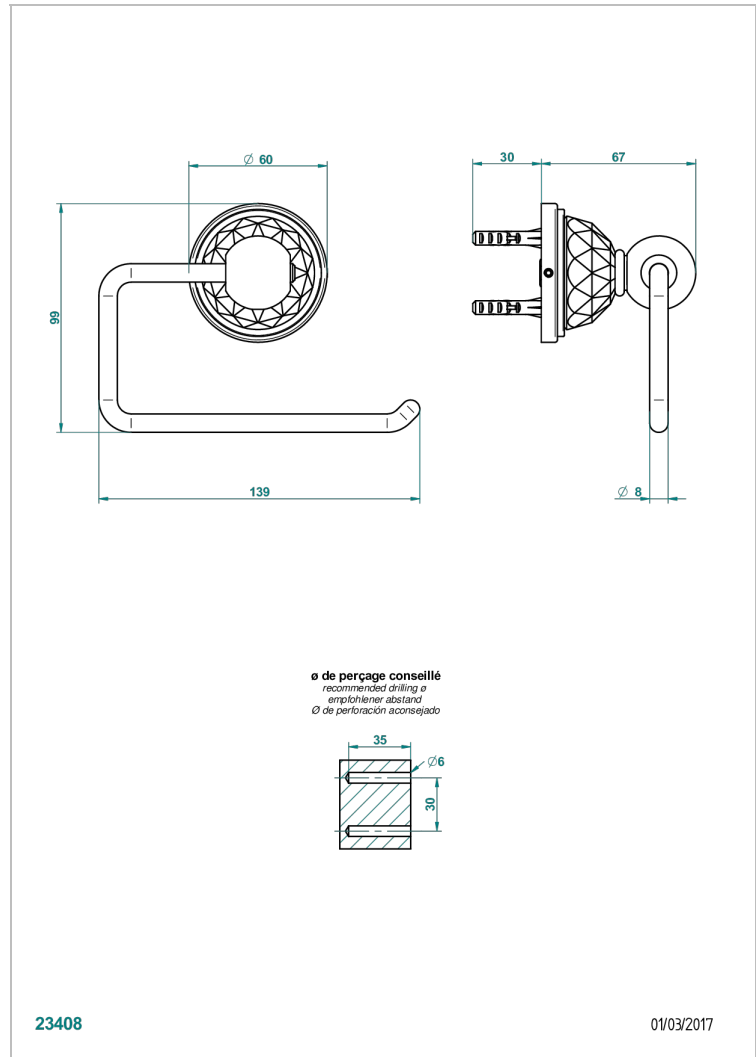

MANDARINE CRISTALLIA DIAMANT

U1K-538A

Wall mounted WC paper holder without cover

THG[®]
PARIS

CHARACTERISTIC

- Mandarine Cristallia Diamant
- Wall mounted WC paper holder without cover

AVAILABLE FINITIONS

Antique nickel - H28
Black ceram - D30
Blush PVD - H62
Brass color PVD - H49
Brown bronze color PVD - F33
Gold color PVD - H52

Nickel color PVD - H55
Polished chrome (color finish) - A02
Polished chrome / Polished gold
(color finish) - G02
Polished gold (color finish) - F01
Polished nickel - B01
Soft gold - F30

Soft matt gold - F31
Umber PVD - H66
Varnished matt antique red copper
(color finish) - H07