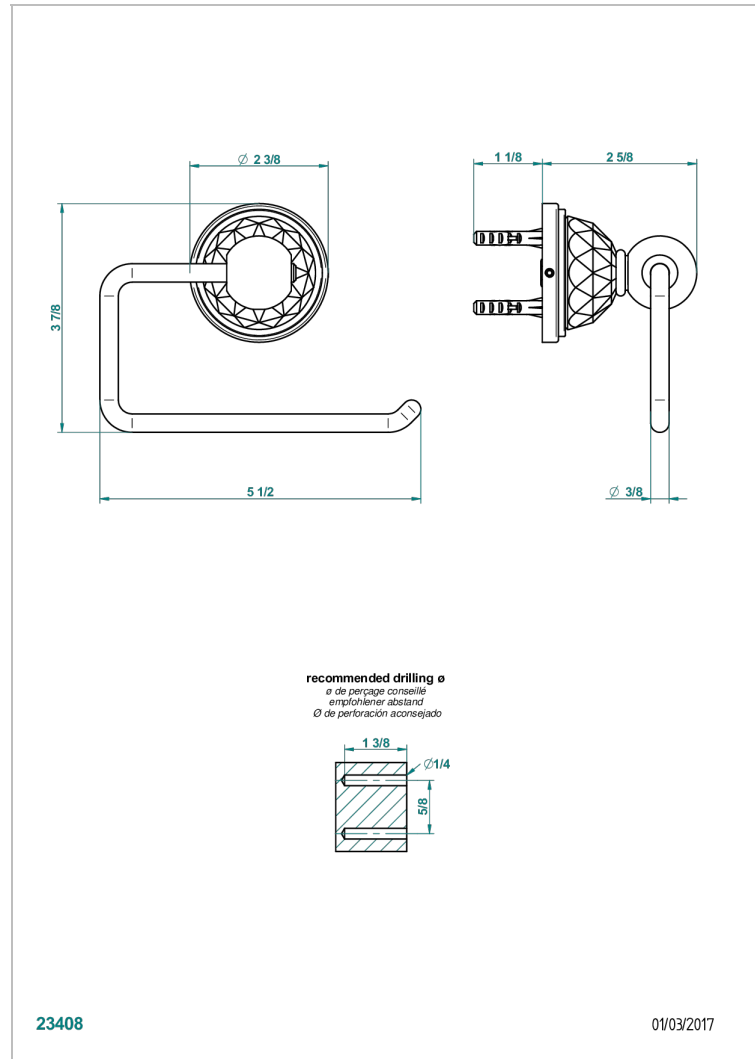

MANDARINE CRISTALLIA DIAMANT

U1K-538A

Wall mounted WC paper holder without cover

THG[®]
PARIS

CHARACTERISTIC

- Mandarine Cristallia Diamant
- Wall mounted WC paper holder without cover

AVAILABLE FINITIONS

Antique nickel - H28
Black ceram - D30
Blush PVD - H62
Brass color PVD - H49
Brown bronze color PVD - F33
Gold color PVD - H52

Nickel color PVD - H55
Polished chrome (color finish) - A02
Polished chrome / Polished gold (color finish) - G02
Polished gold (color finish) - F01
Polished nickel - B01
Soft gold - F30

Soft matt gold - F31
Umber PVD - H66
Varnished matt antique red copper (color finish) - H07