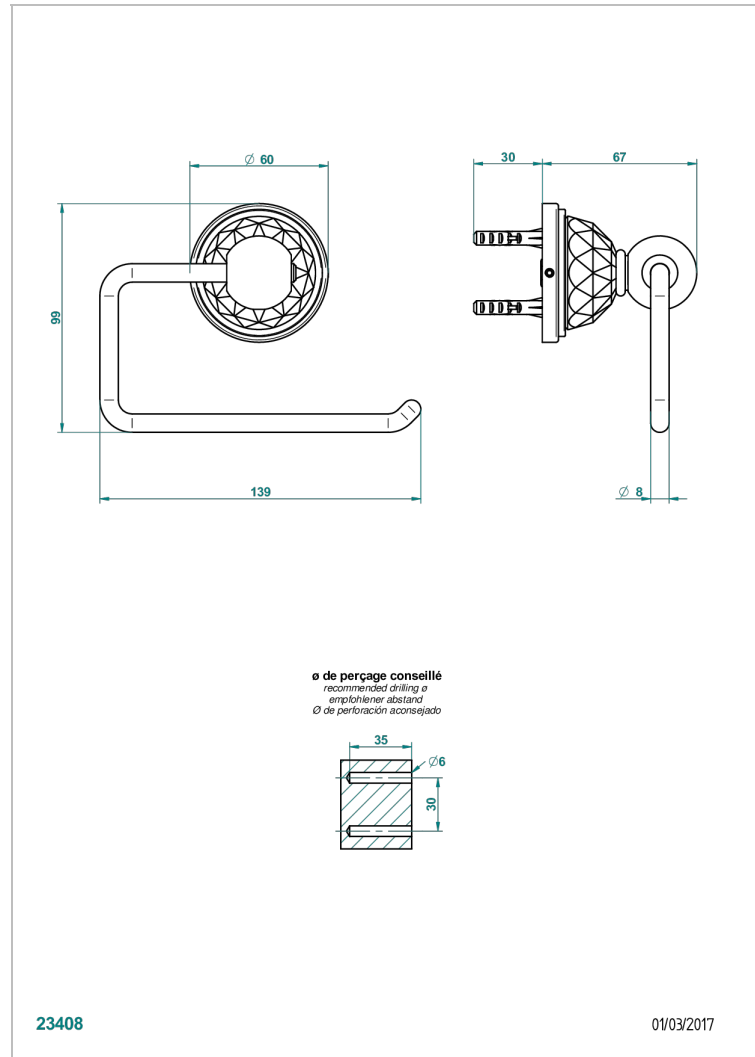

MANDARINE CRISTALLIA DIAMANT

U1K-538A

Wall mounted WC paper holder without cover

THG[®]
PARIS

CHARACTERISTIC

- Mandarine Cristallia Diamant
- Wall mounted WC paper holder without cover

AVAILABLE FINITIONS

Antique nickel - H28
Black ceram - D30
Blush PVD - H62
Brass color PVD - H49
Brown bronze color PVD - F33
Gold color PVD - H52

Nickel color PVD - H55
Polished chrome (color finish) - A02
Polished chrome / Polished gold
(color finish) - G02
Polished gold (color finish) - F01
Polished nickel - B01
Soft gold - F30

Soft matt gold - F31
Umber PVD - H66
Varnished matt antique red copper
(color finish) - H07