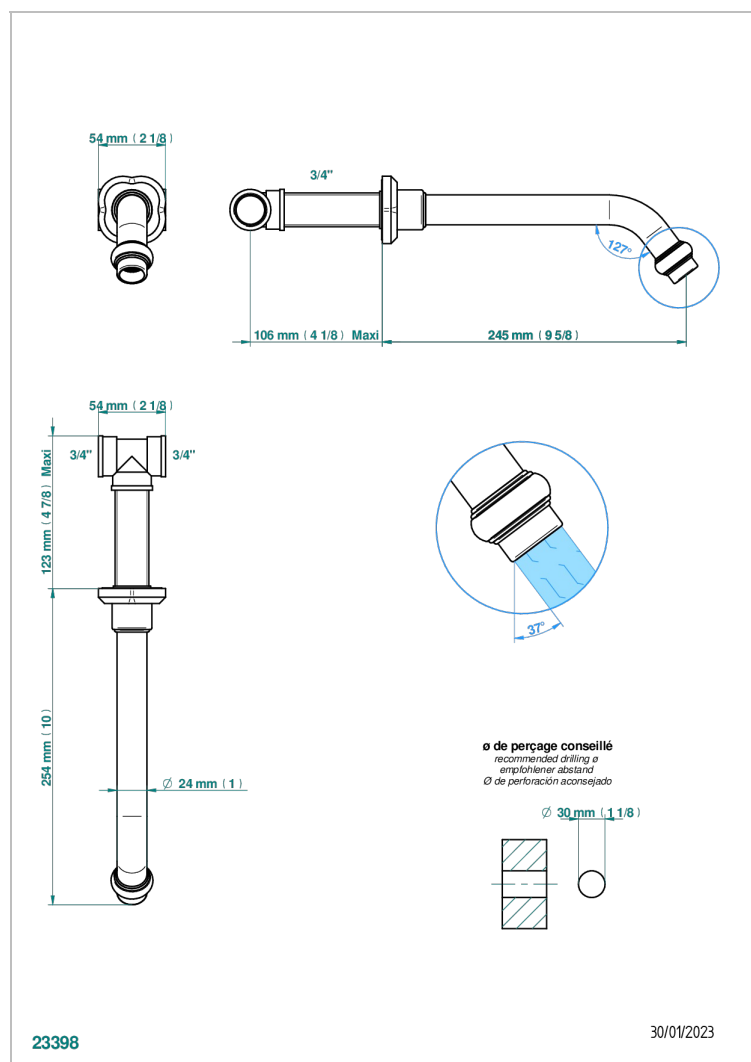

CAMELIA CLEAR CRYSTAL

U5L-22SG

Wall mounted super goliath bath spout

THG
PARIS

CHARACTERISTIC

- Camélia Clear crystal
- Wall mounted super goliath bath spout

AVAILABLE FINITIONS

Antique nickel - H28
Black ceram - D30
Blush PVD - H62
Brass color PVD - H49
Brown bronze color PVD - F33
Gold color PVD - H52