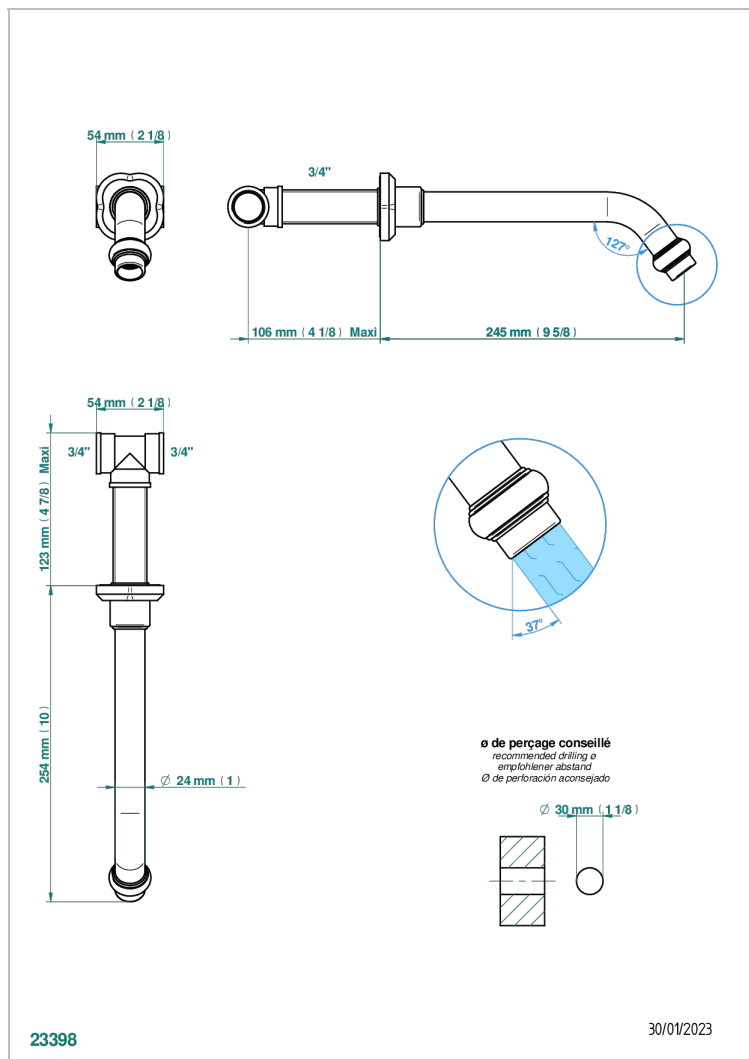

CAMELIA BLACK CRYSTAL

U5K-22SG

Wall mounted super goliath bath spout

THG
PARIS

CHARACTERISTIC

- Camélia Black crystal
- Wall mounted super goliath bath spout

AVAILABLE FINITIONS

Antique nickel - H28
Black ceram - D30
Blush PVD - H62
Brass color PVD - H49
Brown bronze color PVD - F33
Gold color PVD - H52