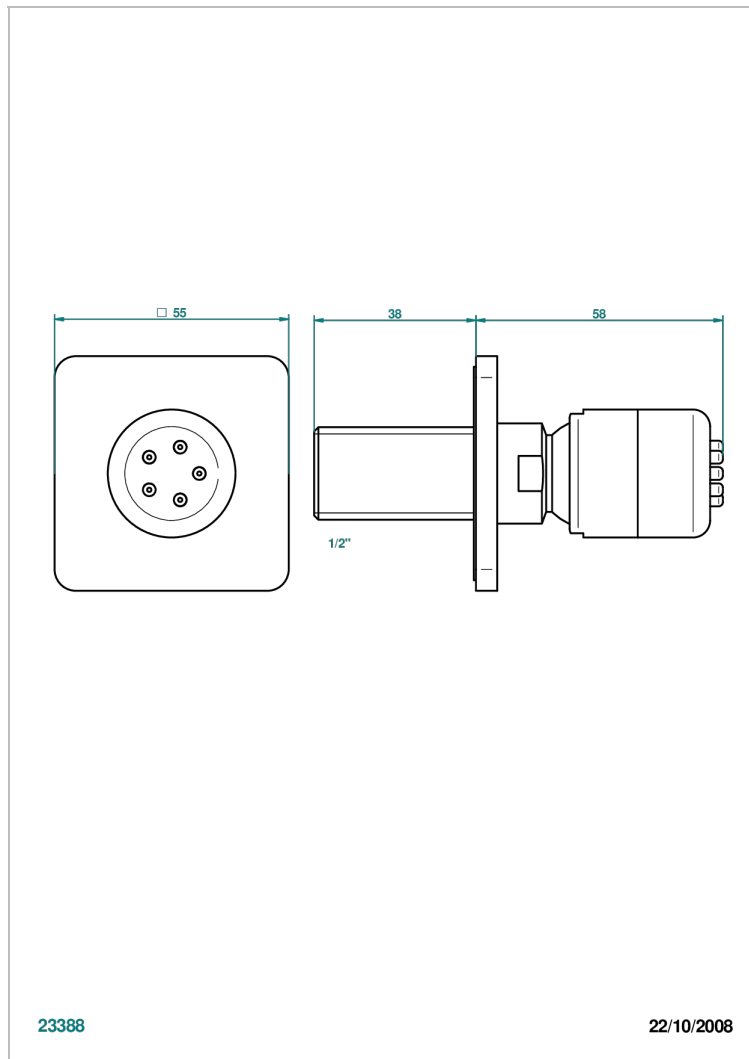

PROFIL LALIQUE CLEAR CRYSTAL WITH LEVER

A6H-290/B

Wall mounted body jet 1/2" with Easyclean system

THG[®]
PARIS

CHARACTERISTIC

- Profil Lalique Clear crystal with lever
- Wall mounted body jet 1/2" with Easyclean system