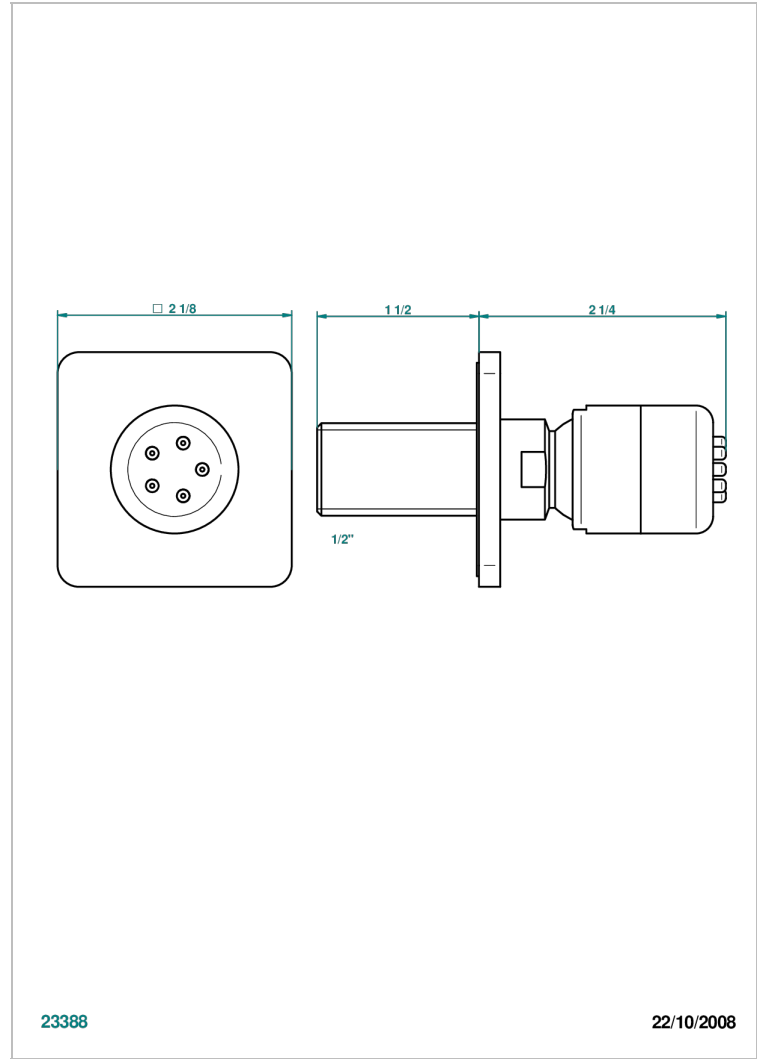

# PROFIL LALIQUE CLEAR CRYSTAL WITH LEVER

A6H-290/B

Wall mounted body jet 1/2" with Easyclean system

THG<sup>®</sup>  
PARIS

## CHARACTERISTIC

- Profil Lalique Clear crystal with lever
- Wall mounted body jet 1/2" with Easyclean system