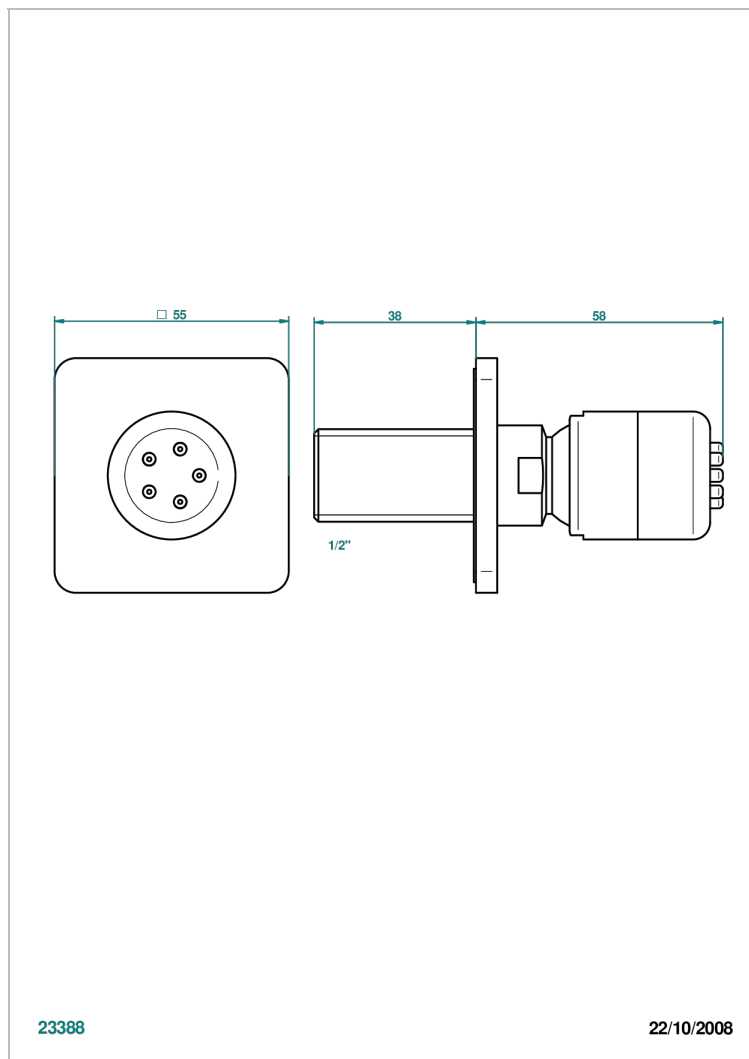

PROFIL LALIQUE CLEAR CRYSTAL

A6G-290/B

Wall mounted body jet 1/2" with Easyclean system

THG[®]
PARIS

CHARACTERISTIC

- Profil Lalique Clear crystal
- Wall mounted body jet 1/2" with Easyclean system

AVAILABLE FINITIONS