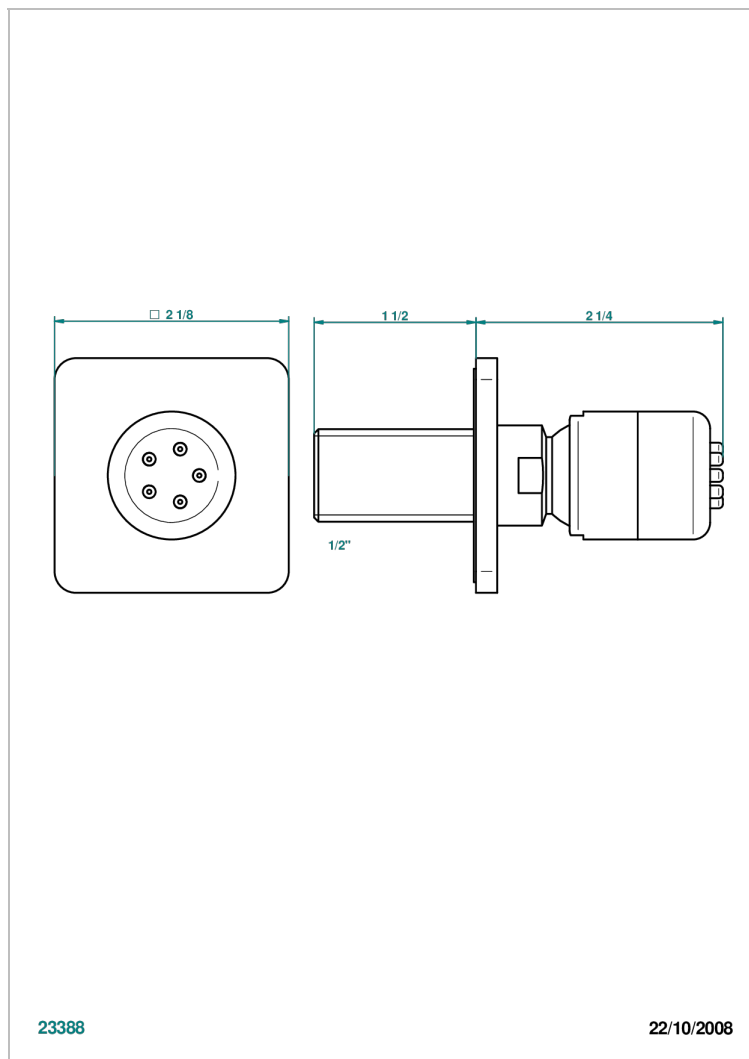

PROFIL LALIQUE CLEAR CRYSTAL

A6G-290/B

Wall mounted body jet 1/2" with Easyclean system

THG[®]
PARIS

CHARACTERISTIC

- Profil Lalique Clear crystal
- Wall mounted body jet 1/2" with Easyclean system

AVAILABLE FINITIONS