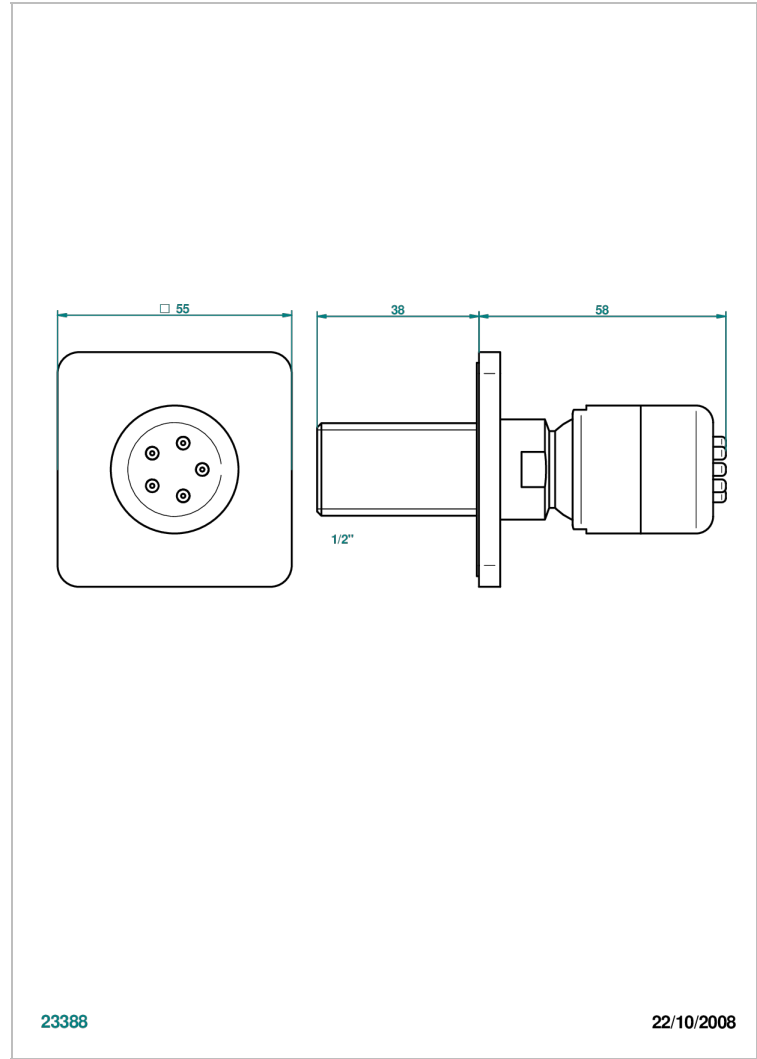

# PROFIL METAL

A6A-290/B

Wall mounted body jet 1/2" with Easyclean system

## CHARACTERISTIC

- Profil Metal
- Wall mounted body jet 1/2" with Easyclean system