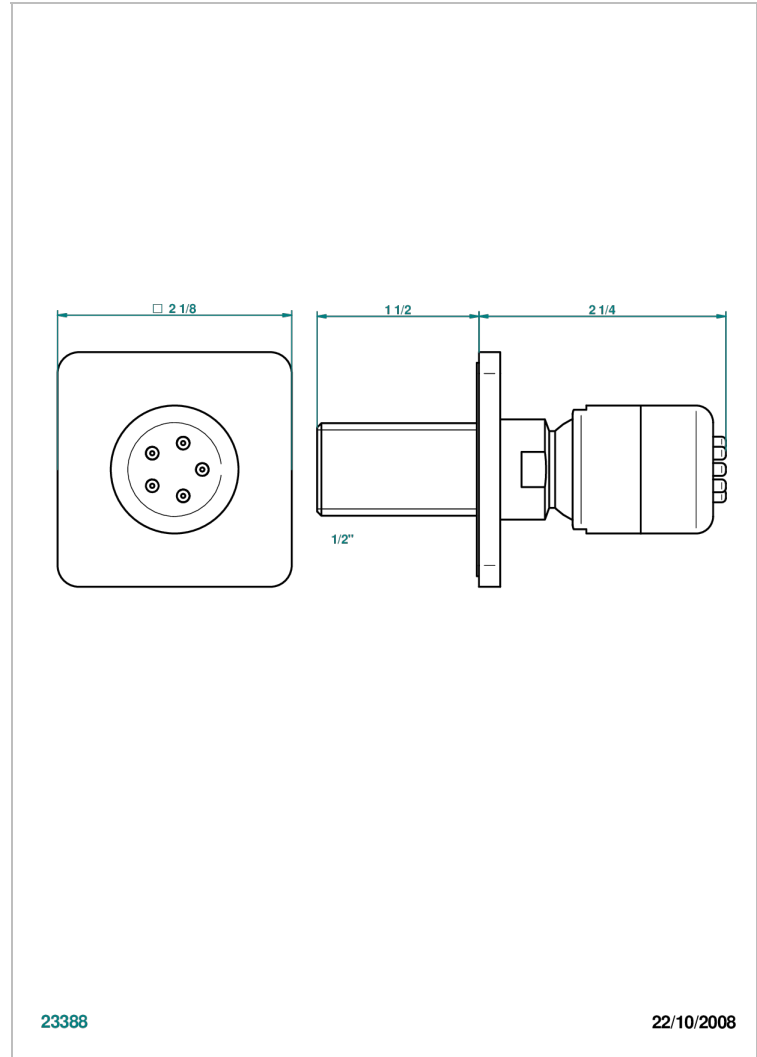

PROFIL METAL

A6A-290/B

Wall mounted body jet 1/2" with Easyclean system

23388

22/10/2008

CHARACTERISTIC

- Profil Metal
- Wall mounted body jet 1/2" with Easyclean system

AVAILABLE FINITIONS